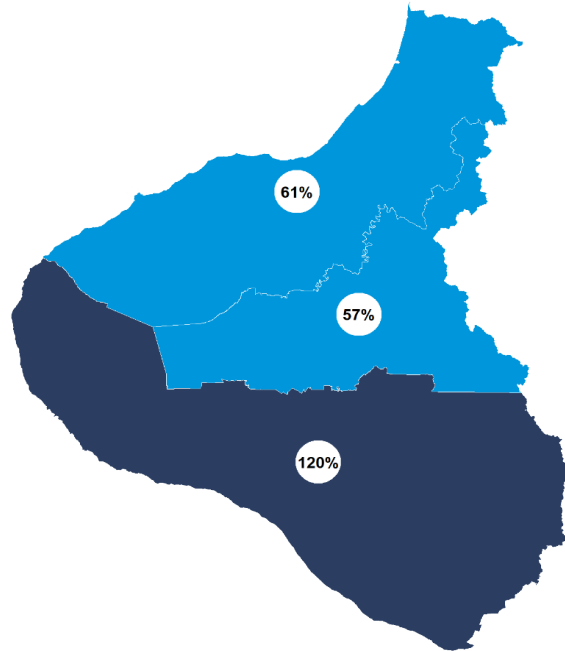

TARANAKI | Tūī | Kōkō

How have garden bird counts changed in this region?

Last 10 years
2008–18

**MODERATE INCREASE
REGIONALLY**

**SHALLOW INCREASE
NATIONALLY**

Last 5 years
2013–18

**MODERATE INCREASE
REGIONALLY**

**MODERATE INCREASE
NATIONALLY**

- Rapid increase
- Moderate increase
- Shallow increase
- No or little change
- Shallow decline
- Moderate decline
- Rapid decline

TARANAKI | NZ pigeon | Kererū

How have garden bird counts changed in this region?