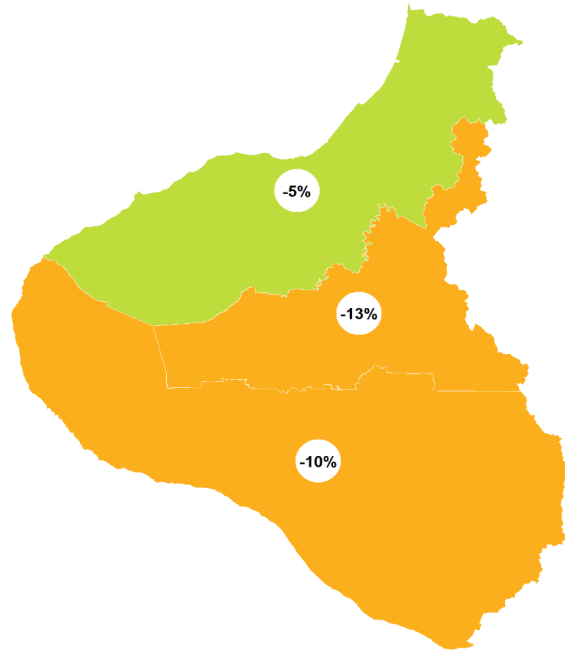

TARANAKI | Bellbird | Korimako

How have garden bird counts changed in this region?

Last 10 years
2008–18

LITTLE OR NO CHANGE
REGIONALLY

LITTLE OR NO CHANGE
NATIONALLY

Last 5 years
2013–18

SHALLOW DECLINE
REGIONALLY

LITTLE OR NO CHANGE
NATIONALLY

- Rapid increase
- Moderate increase
- Shallow increase
- No or little change
- Shallow decline
- Moderate decline
- Rapid decline

TARANAKI | House sparrow | Tiu

How have garden bird counts changed in this region?

Last 10 years
2008–18

LITTLE OR NO CHANGE
REGIONALLY

LITTLE OR NO CHANGE
NATIONALLY

Last 5 years
2013–18

LITTLE OR NO CHANGE
REGIONALLY

LITTLE OR NO CHANGE
NATIONALLY

- Rapid increase
- Moderate increase
- Shallow increase
- No or little change
- Shallow decline
- Moderate decline
- Rapid decline