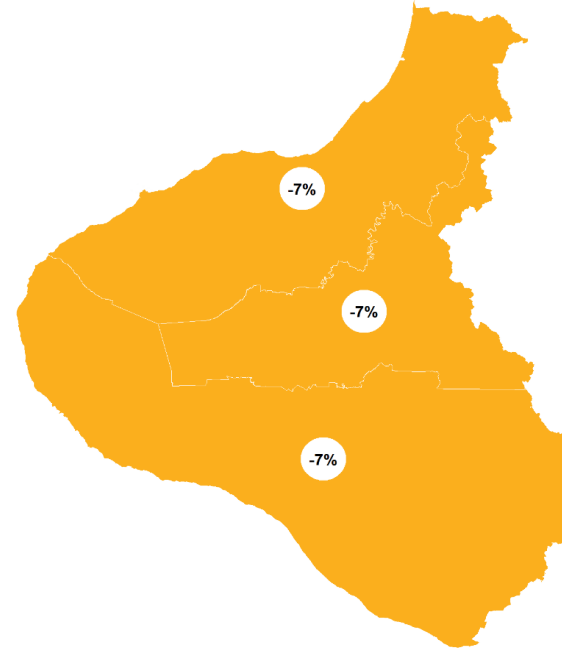

TARANAKI | Goldfinch

How have garden bird counts changed in this region?

Last 10 years
2008–18

**MODERATE DECLINE
REGIONALLY**

**SHALLOW DECLINE
NATIONALLY**

Last 5 years
2013–18

**MODERATE DECLINE
REGIONALLY**

**MODERATE DECLINE
NATIONALLY**

- Rapid increase
- Moderate increase
- Shallow increase
- No or little change
- Shallow decline
- Moderate decline
- Rapid decline

TARANAKI | Dunnock

How have garden bird counts changed in this region?

Last 10 years
2008–18

Last 5 years
2013–18

- Rapid increase
- Moderate increase
- Shallow increase
- No or little change
- Shallow decline
- Moderate decline
- Rapid decline

TARANAKI | Starling | Tāringi