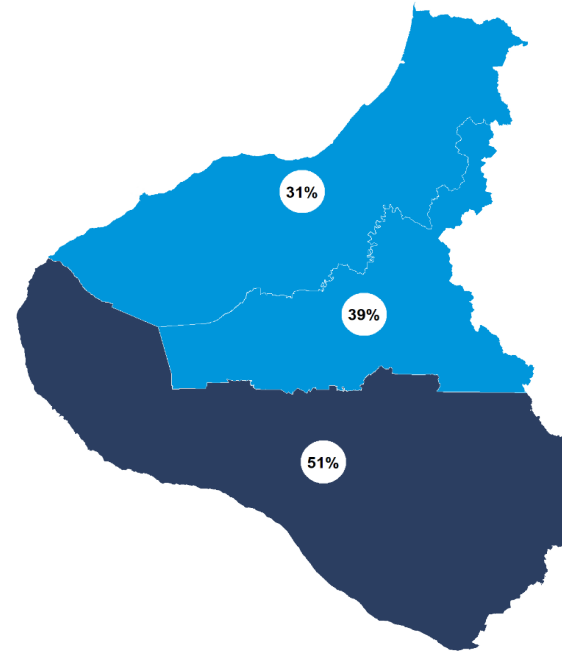

TARANAKI | Tūī | Kōkō

How have garden bird counts changed in this region?

Last 10 years
2008–18

**MODERATE INCREASE
REGIONALLY**

**SHALLOW INCREASE
NATIONALLY**

Last 5 years
2013–18

**MODERATE INCREASE
REGIONALLY**

**MODERATE INCREASE
NATIONALLY**

- Rapid increase
- Moderate increase
- Shallow increase
- No or little change
- Shallow decline
- Moderate decline
- Rapid decline

TARANAKI | NZ pigeon | Kererū

How have garden bird counts changed in this region?