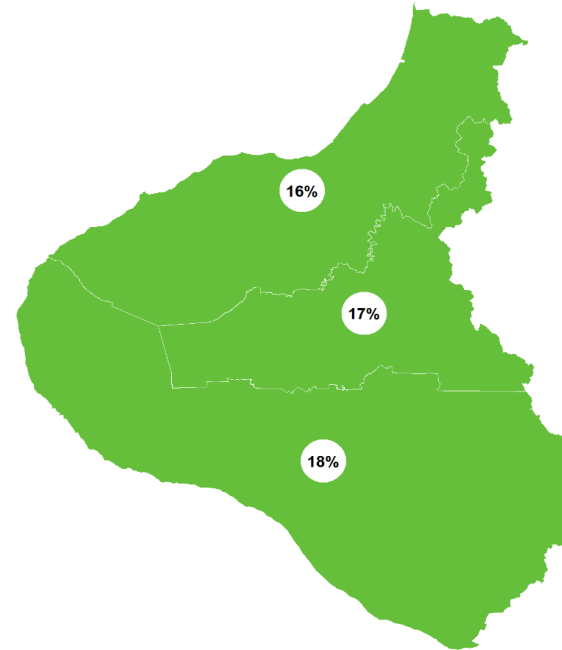

Last 10 years
2008–18

LITTLE OR NO CHANGE
REGIONALLY

LITTLE OR NO CHANGE
NATIONALLY

Last 5 years
2013–18

SHALLOW INCREASE
REGIONALLY

SHALLOW INCREASE
NATIONALLY

- Rapid increase
- Moderate increase
- Shallow increase
- No or little change
- Shallow decline
- Moderate decline
- Rapid decline

TARANAKI | Bellbird | Korimako

How have garden bird counts changed in this region?

Last 10 years
2008–18

LITTLE OR NO CHANGE
REGIONALLY

LITTLE OR NO CHANGE
NATIONALLY

Last 5 years
2013–18

SHALLOW DECLINE
REGIONALLY