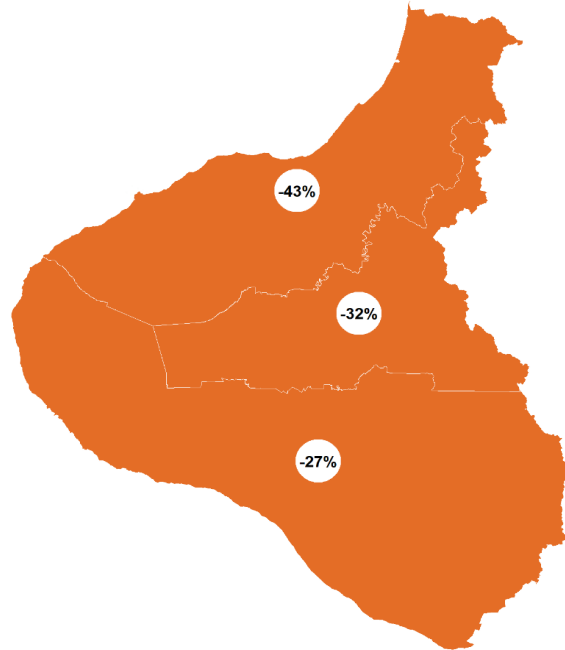

Last 10 years
2008–18

Last 5 years
2013–18

- Rapid increase
- Moderate increase
- Shallow increase
- No or little change
- Shallow decline
- Moderate decline
- Rapid decline

TARANAKI | Starling | Tāringi

How have garden bird counts changed in this region?

Last 10 years
2008–18

**MODERATE DECLINE
REGIONALLY**

**MODERATE DECLINE
NATIONALLY**

Last 5 years
2013–18

**SHALLOW DECLINE
REGIONALLY**

**SHALLOW DECLINE
NATIONALLY**