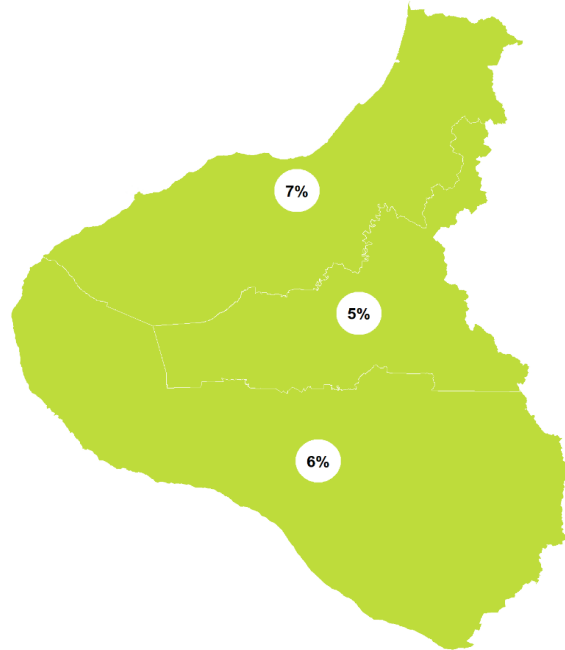

TARANAKI | Fantail | Pīwaiwaka

How have garden bird counts changed in this region?

Last 10 years
2008–18

LITTLE OR NO CHANGE
REGIONALLY

SHALLOW INCREASE
NATIONALLY

Last 5 years
2013–18

LITTLE OR NO CHANGE
REGIONALLY