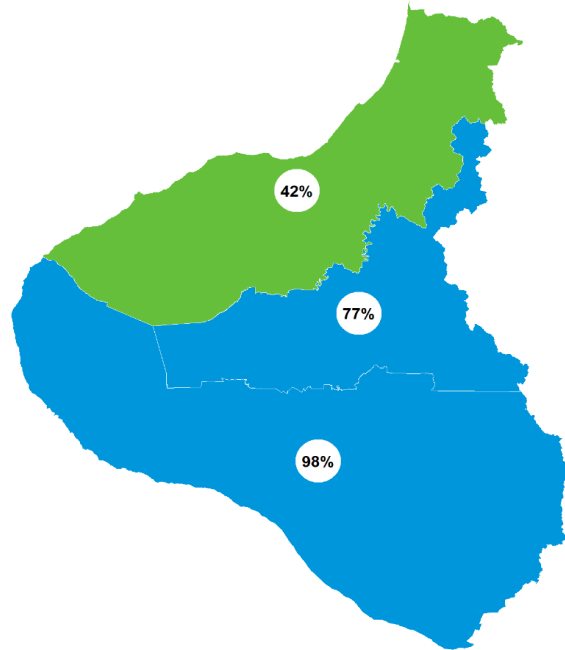

TARANAKI | Tūī | Kōkō

How have garden bird counts changed in this region?

Last 10 years
2008–18

**MODERATE INCREASE
REGIONALLY**

**SHALLOW INCREASE
NATIONALLY**

Last 5 years
2013–18

**MODERATE INCREASE
REGIONALLY**

**MODERATE INCREASE
NATIONALLY**

- Rapid increase
- Moderate increase
- Shallow increase
- No or little change
- Shallow decline
- Moderate decline
- Rapid decline

TARANAKI | NZ pigeon | Kererū

How have garden bird counts changed in this region?

Last 10 years
2008–18

**MODERATE INCREASE
REGIONALLY**

**MODERATE INCREASE
NATIONALLY**

Last 5 years
2013–18

**RAPID INCREASE
REGIONALLY**

**RAPID INCREASE
NATIONALLY**

- Rapid increase
- Moderate increase
- Shallow increase
- No or little change
- Shallow decline
- Moderate decline
- Rapid decline