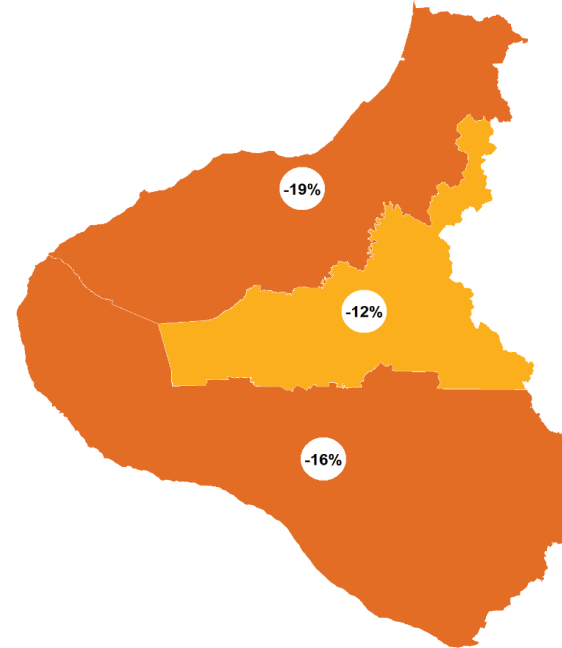

TARANAKI | Chaffinch | Pahirini

How have garden bird counts changed in this region?

Last 10 years
2008–18

SHALLOW DECLINE
REGIONALLY

LITTLE OR NO CHANGE
NATIONALLY

Last 5 years
2013–18

MODERATE DECLINE
REGIONALLY