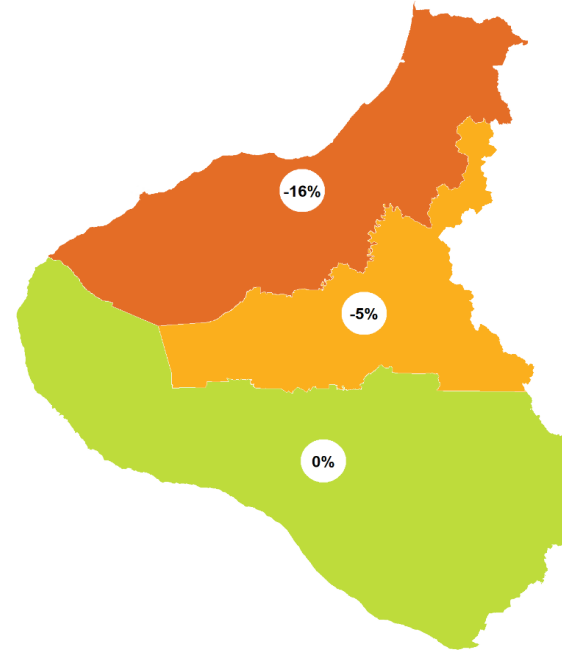

Last 10 years
2008–18

Last 5 years
2013–18

- Rapid increase
- Moderate increase
- Shallow increase
- No or little change
- Shallow decline
- Moderate decline
- Rapid decline

TARANAKI | Starling | Tāringi

How have garden bird counts changed in this region?

Last 10 years
2008–18

**MODERATE DECLINE
REGIONALLY**

**MODERATE DECLINE
NATIONALLY**

Last 5 years
2013–18

**SHALLOW DECLINE
REGIONALLY**

**SHALLOW DECLINE
NATIONALLY**

- Rapid increase
- Shallow decline
- Moderate increase
- Moderate decline
- Shallow increase
- Rapid decline
- No or little change

New Zealand
**GARDEN
BIRD
SURVEY**

2019
29 June to 7 July

Visit our webpage to learn more:
gardenbirdsurvey.landcareresearch.co.nz