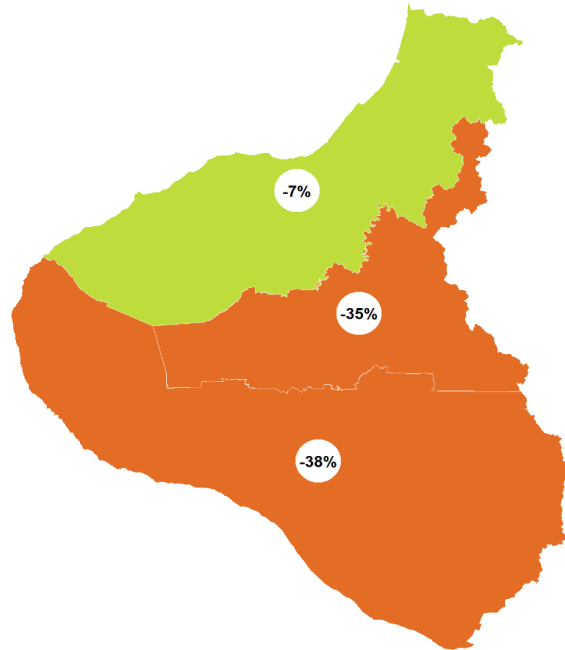

TARANAKI | Myna | Maina

How have garden bird counts changed in this region?

Last 10 years
2008–18

SHALLOW DECLINE
REGIONALLY

LITTLE OR NO CHANGE
NATIONALLY

Last 5 years
2013–18

LITTLE OR NO CHANGE
REGIONALLY

SHALLOW INCREASE
NATIONALLY

- Rapid increase
- Moderate increase
- Shallow increase
- No or little change
- Shallow decline
- Moderate decline
- Rapid decline

TARANAKI | Silvereye | Tauhou

How have garden bird counts changed in this region?