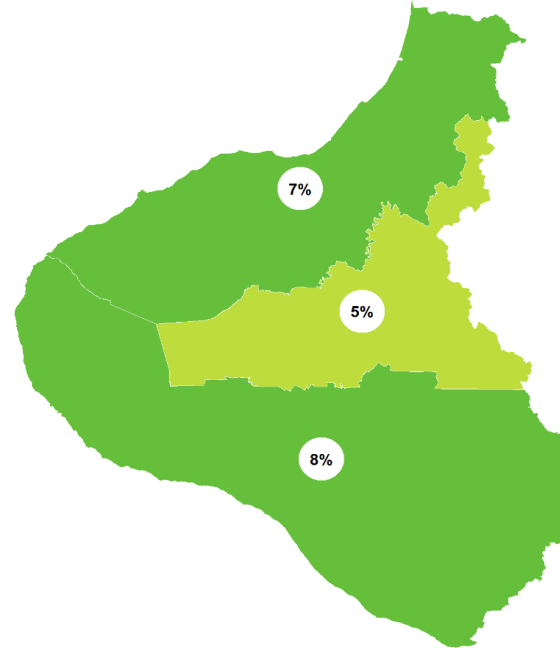

SHALLOW INCREASE
NATIONALLY

- Rapid increase
- Moderate increase
- Shallow increase
- No or little change
- Shallow decline
- Moderate decline
- Rapid decline

TARANAKI | Silvereye | Tauhou

How have garden bird counts changed in this region?

Last 10 years
2008–18

SHALLOW DECLINE
REGIONALLY

MODERATE DECLINE
NATIONALLY

Last 5 years
2013–18

SHALLOW INCREASE
REGIONALLY

LITTLE OR NO CHANGE
NATIONALLY

- Rapid increase
- Moderate increase
- Shallow increase
- No or little change
- Shallow decline
- Moderate decline
- Rapid decline

TARANAKI | Chaffinch | Pahirini

How have garden bird counts changed in this region?

Last 10 years
2008–18

SHALLOW DECLINE
REGIONALLY

LITTLE OR NO CHANGE
NATIONALLY

Last 5 years
2013–18

MODERATE DECLINE
REGIONALLY