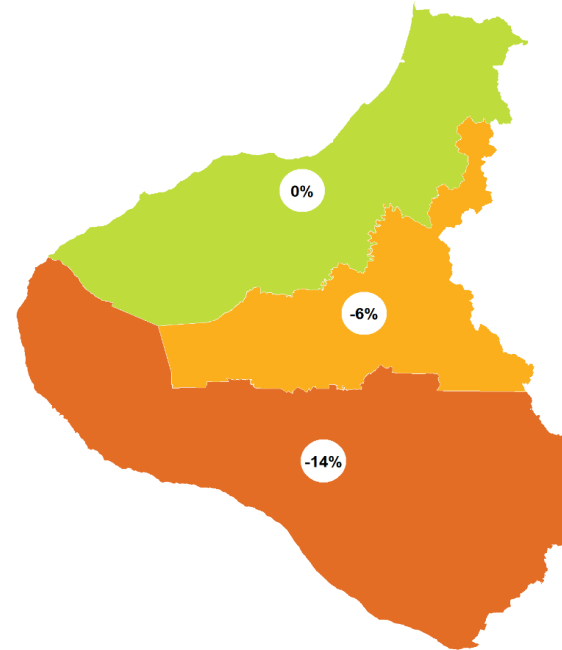

Last 10 years
2008–18

LITTLE OR NO CHANGE
REGIONALLY

LITTLE OR NO CHANGE
NATIONALLY

Last 5 years
2013–18

SHALLOW INCREASE
REGIONALLY

SHALLOW INCREASE
NATIONALLY

- Rapid increase
- Moderate increase
- Shallow increase
- No or little change
- Shallow decline
- Moderate decline
- Rapid decline

TARANAKI | Bellbird | Korimako

How have garden bird counts changed in this region?

Last 10 years
2008–18

LITTLE OR NO CHANGE
REGIONALLY

LITTLE OR NO CHANGE
NATIONALLY

Last 5 years
2013–18

SHALLOW DECLINE
REGIONALLY

LITTLE OR NO CHANGE
NATIONALLY

- Rapid increase
- Moderate increase
- Shallow increase
- No or little change
- Shallow decline
- Moderate decline
- Rapid decline

TARANAKI | House sparrow | Tiu

How have garden bird counts changed in this region?