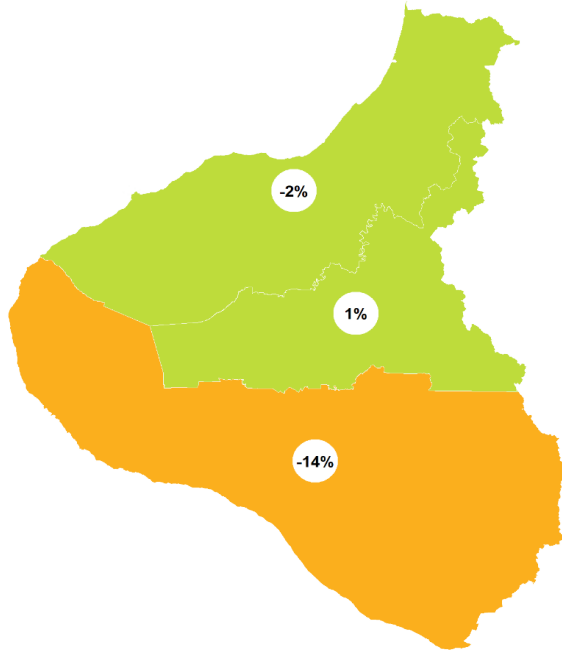

TARANAKI | Bellbird | Korimako

How have garden bird counts changed in this region?

Last 10 years
2008–18

LITTLE OR NO CHANGE
REGIONALLY

LITTLE OR NO CHANGE
NATIONALLY

Last 5 years
2013–18

SHALLOW DECLINE
REGIONALLY

LITTLE OR NO CHANGE
NATIONALLY

- Rapid increase
- Moderate increase
- Shallow increase
- No or little change
- Shallow decline
- Moderate decline
- Rapid decline

TARANAKI | House sparrow | Tiu

How have garden bird counts changed in this region?