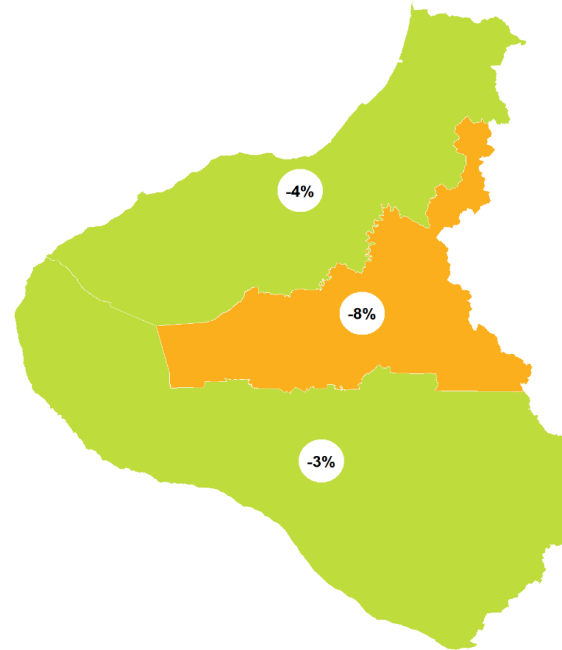

LITTLE OR NO CHANGE
NATIONALLY

- Rapid increase
- Moderate increase
- Shallow increase
- No or little change
- Shallow decline
- Moderate decline
- Rapid decline

TARANAKI | House sparrow | Tiu

How have garden bird counts changed in this region?

Last 10 years
2008–18

LITTLE OR NO CHANGE
REGIONALLY

LITTLE OR NO CHANGE
NATIONALLY

Last 5 years
2013–18

LITTLE OR NO CHANGE
REGIONALLY

LITTLE OR NO CHANGE
NATIONALLY

- Rapid increase
- Moderate increase
- Shallow increase
- No or little change
- Shallow decline
- Moderate decline
- Rapid decline

TARANAKI | Myna | Maina

How have garden bird counts changed in this region?

Last 10 years
2008–18

SHALLOW DECLINE
REGIONALLY

LITTLE OR NO CHANGE
NATIONALLY

Last 5 years
2013–18

LITTLE OR NO CHANGE
REGIONALLY