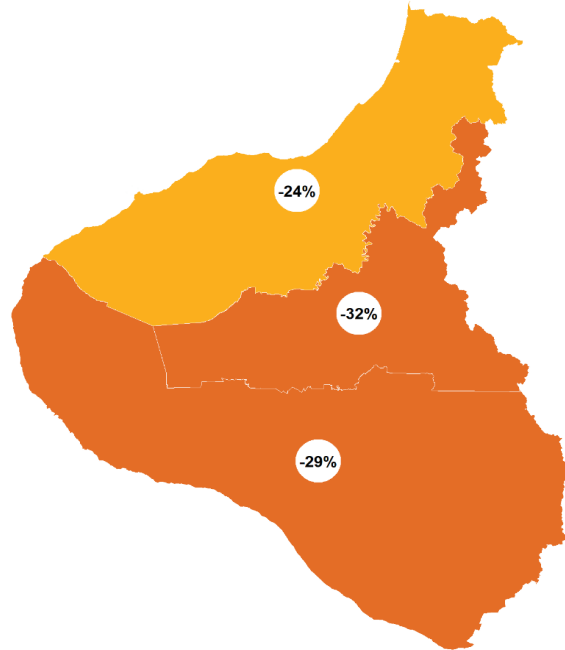

TARANAKI | Goldfinch

How have garden bird counts changed in this region?

Last 10 years
2008–18

**MODERATE DECLINE
REGIONALLY**

**SHALLOW DECLINE
NATIONALLY**

Last 5 years
2013–18

**MODERATE DECLINE
REGIONALLY**