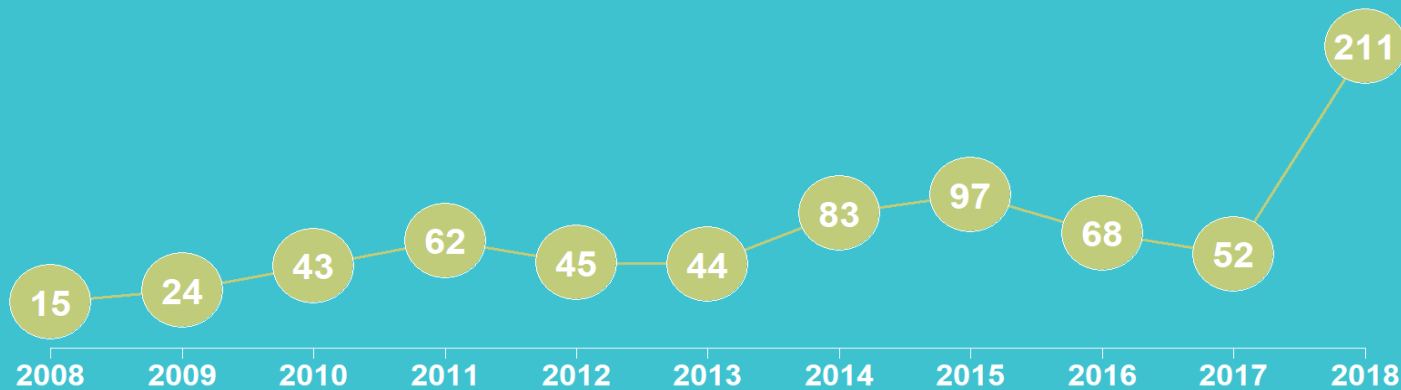

New Zealand
**GARDEN
BIRD
SURVEY**

Summary report

TARANAKI REGION

2018

State of NZ Garden Birds Te Āhua o ngā Manu o te Kāri i Aotearoa

NUMBER OF SURVEYED GARDENS

Manaaki
Whenua
Landcare
Research

We have estimated how bird counts have changed over the last 10 and 5 year periods in different regions, districts and neighbourhoods across New Zealand for 14 common garden visitors – five native and nine introduced birds.

Thanks to all our volunteer bird counters, 34,686 garden surveys have been completed nationwide since 2008. We use specialised statistical tools to account for variation in sampling effort between regions, districts and suburbs over time. We also account for variation in bird counts depending on whether the surveyed gardens were in a rural or urban setting and if birds were fed or not. We also correct for the actual number of gardens in each area.

We then classify these changes according to their direction and size (see diagram below) to help us identify changes of potential concern or interest.

How have bird counts changed?

Drawing attention to changes in counts that may be of concern or interest