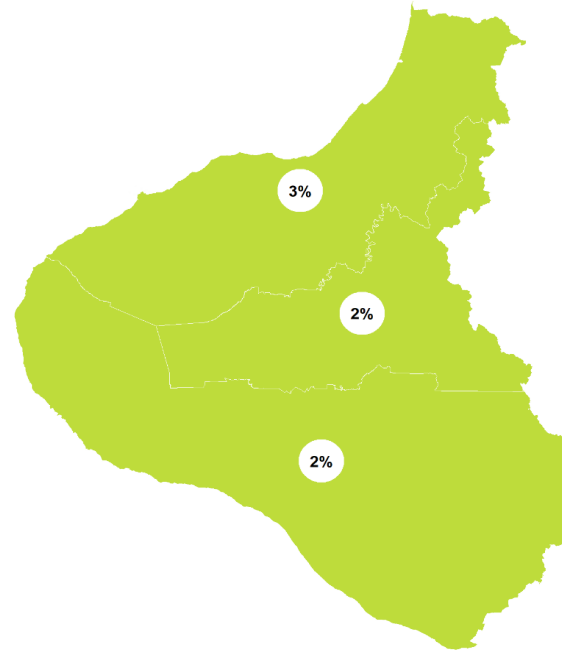

TARANAKI | Fantail | Pīwaiwaka

How have garden bird counts changed in this region?

Last 10 years
2008–18

LITTLE OR NO CHANGE
REGIONALLY

SHALLOW INCREASE
NATIONALLY

Last 5 years
2013–18

LITTLE OR NO CHANGE
REGIONALLY