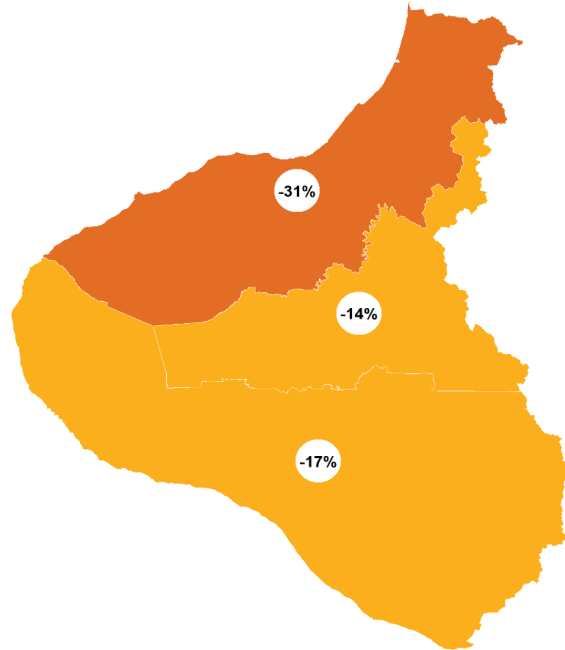

TARANAKI | Chaffinch | Pahirini

How have garden bird counts changed in this region?

Last 10 years
2008–18

SHALLOW DECLINE
REGIONALLY

LITTLE OR NO CHANGE
NATIONALLY

Last 5 years
2013–18

MODERATE DECLINE
REGIONALLY

LITTLE OR NO CHANGE
NATIONALLY

- Rapid increase
- Shallow decline
- Moderate increase
- Moderate decline
- Shallow increase
- Rapid decline
- No or little change

TARANAKI | Song thrush

How have garden bird counts changed in this region?

Last 10 years
2008–18

**MODERATE DECLINE
REGIONALLY**

**SHALLOW DECLINE
NATIONALLY**

Last 5 years
2013–18

**LITTLE OR NO CHANGE
REGIONALLY**

**LITTLE OR NO CHANGE
NATIONALLY**

- Rapid increase
- Moderate increase
- Shallow increase
- No or little change
- Shallow decline
- Moderate decline
- Rapid decline