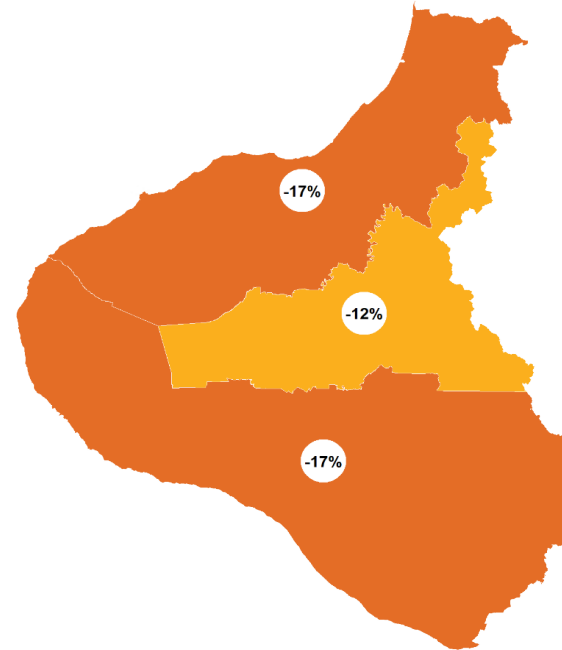

TARANAKI | Goldfinch

How have garden bird counts changed in this region?

Last 10 years
2008–18

**MODERATE DECLINE
REGIONALLY**

**SHALLOW DECLINE
NATIONALLY**

Last 5 years
2013–18

**MODERATE DECLINE
REGIONALLY**