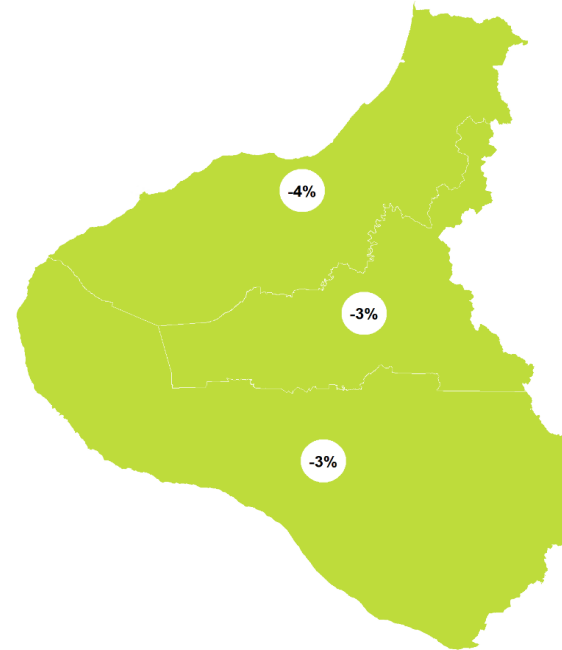

Last 10 years
2008–18

**MODERATE DECLINE
REGIONALLY**

**SHALLOW DECLINE
NATIONALLY**

Last 5 years
2013–18

**LITTLE OR NO CHANGE
REGIONALLY**

**LITTLE OR NO CHANGE
NATIONALLY**

- Rapid increase
- Moderate increase
- Shallow increase
- No or little change
- Shallow decline
- Moderate decline
- Rapid decline

TARANAKI | Goldfinch

How have garden bird counts changed in this region?

Last 10 years
2008–18

**MODERATE DECLINE
REGIONALLY**

**SHALLOW DECLINE
NATIONALLY**

Last 5 years
2013–18

**MODERATE DECLINE
REGIONALLY**