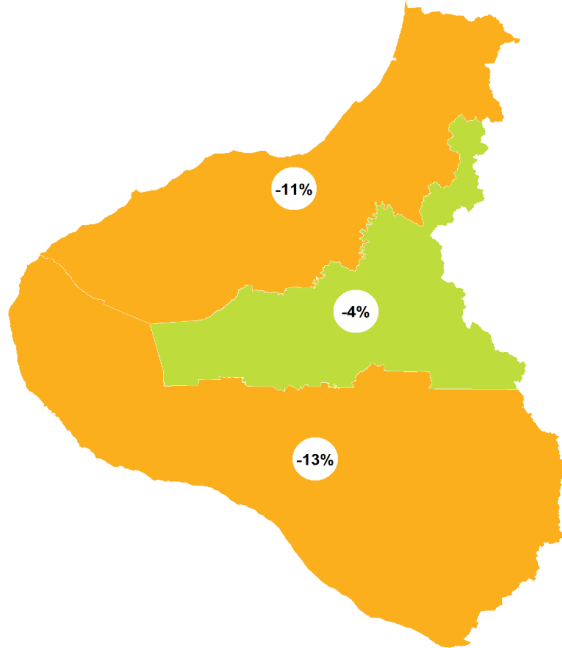

TARANAKI | Myna | Maina

How have garden bird counts changed in this region?

Last 10 years
2008–18

SHALLOW DECLINE
REGIONALLY

LITTLE OR NO CHANGE
NATIONALLY

Last 5 years
2013–18

LITTLE OR NO CHANGE
REGIONALLY

SHALLOW INCREASE
NATIONALLY

- Rapid increase
- Moderate increase
- Shallow increase
- No or little change
- Shallow decline
- Moderate decline
- Rapid decline

TARANAKI | Silvereye | Tauhou

How have garden bird counts changed in this region?

Last 10 years
2008–18

SHALLOW DECLINE
REGIONALLY

MODERATE DECLINE
NATIONALLY

Last 5 years
2013–18

SHALLOW INCREASE
REGIONALLY

LITTLE OR NO CHANGE
NATIONALLY

- Rapid increase
- Moderate increase
- Shallow increase
- No or little change
- Shallow decline
- Moderate decline
- Rapid decline