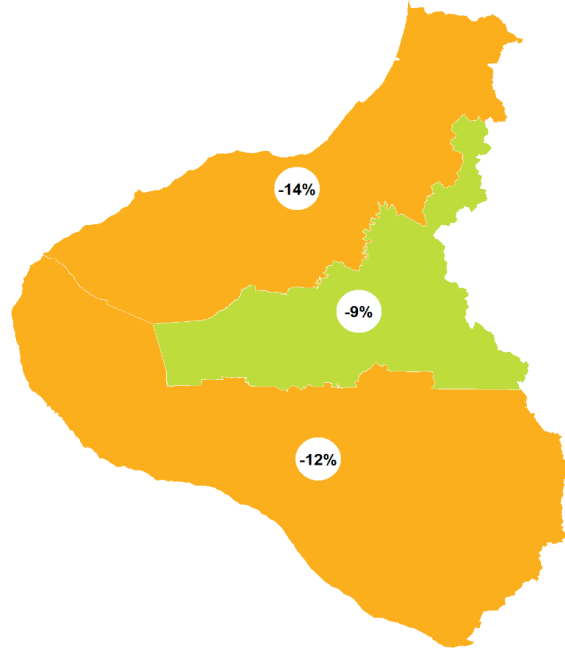

TARANAKI | Chaffinch | Pahirini

How have garden bird counts changed in this region?

Last 10 years
2008–18

SHALLOW DECLINE
REGIONALLY

LITTLE OR NO CHANGE
NATIONALLY

Last 5 years
2013–18

MODERATE DECLINE
REGIONALLY