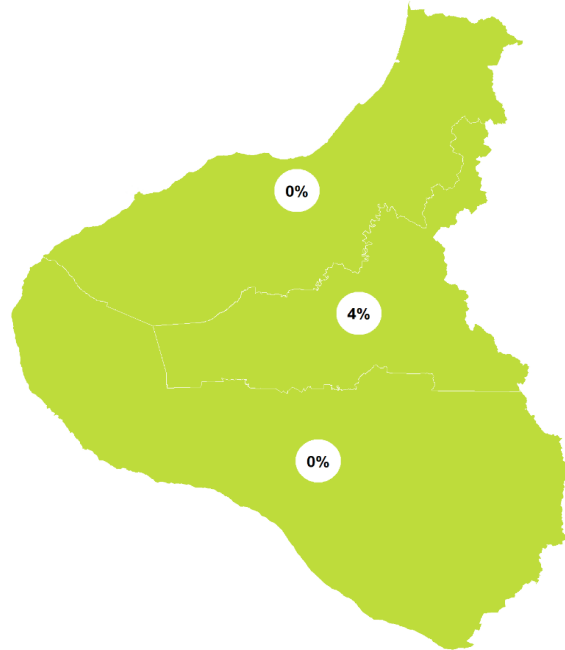

Last 10 years
2008–18

LITTLE OR NO CHANGE
REGIONALLY