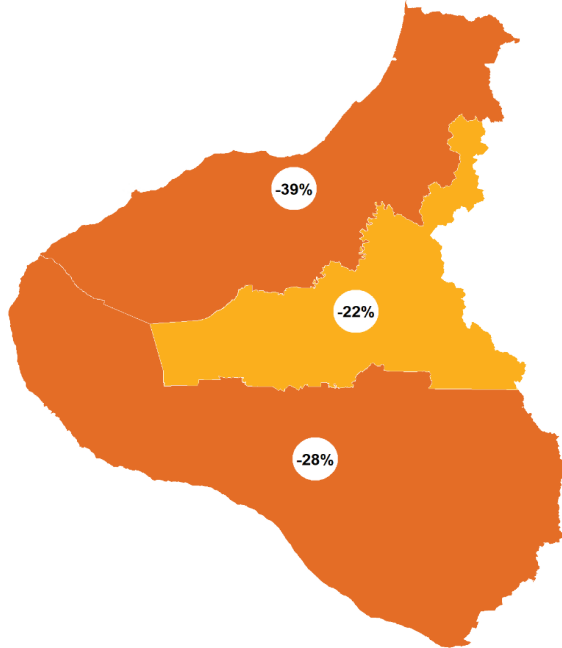

Last 10 years
2008–18