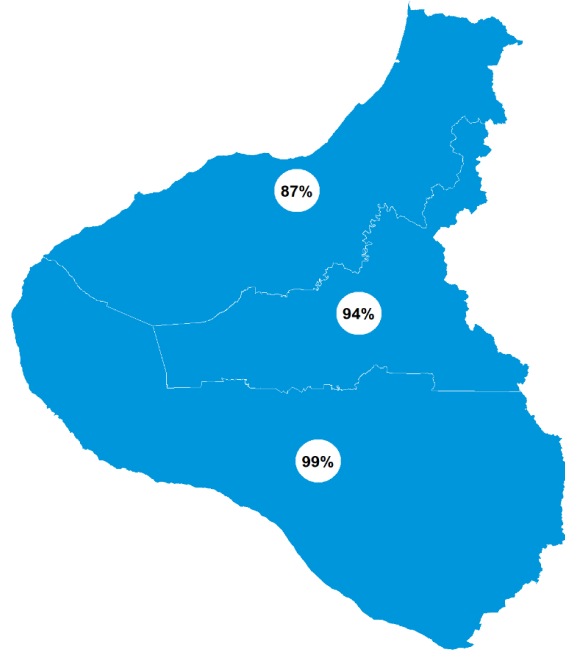

We then classify these changes according to their direction and size (see diagram below) to help us identify changes of potential concern or interest.

How have bird counts changed?

Drawing attention to changes in counts that may be of concern or interest

Decline over 10 years

Increase over 10 years

TARANAKI | Greenfinch

How have garden bird counts changed in this region?

Last 10 years
2008–18

**MODERATE INCREASE
REGIONALLY**

**MODERATE INCREASE
NATIONALLY**

Last 5 years
2013–18

**RAPID INCREASE
REGIONALLY**

**SHALLOW INCREASE
NATIONALLY**

- Rapid increase
- Moderate increase
- Shallow increase
- No or little change
- Shallow decline
- Moderate decline
- Rapid decline