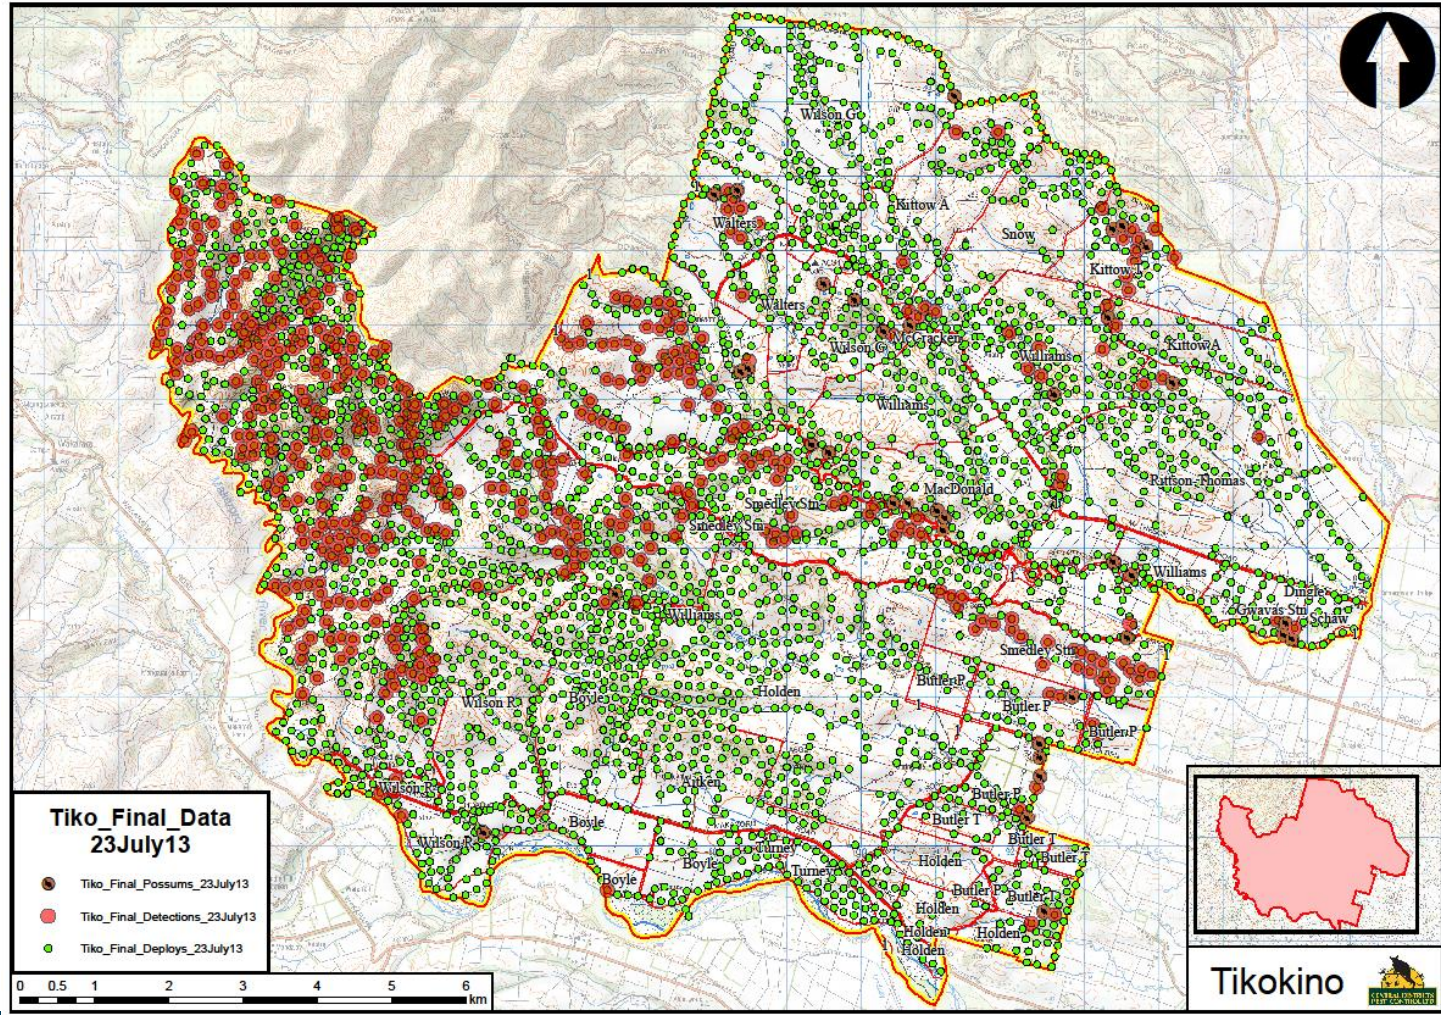

HAWKE'S BAY

REGIONAL COUNCIL

Possum Control Area programme

Cumulative Rateable Land Under Possum Control
PCA & AHB

PCA & AHB Programs
January 2013

DATA SOURCE: Cadastral & Topographic information from LINZ. Copyright Reserved.
Property Information from AgriQuality NZ Limited.
Copyright AgriQuality NZ Limited.
LIMITATIONS AND COPYRIGHT: This map may not be reproduced or transmitted to any other party, in any form or by any means, without the written permission of the copyright holder.
DISCLAIMER: The Hawke's Bay regional Council cannot guarantee that the data shown on this map is 100% accurate.

Possum Control Area Annual RTC monitoring

The future – targeting possum control

The future – targeting possum control

The benefits

- PCA Maintenance on individual properties every 3-5 years rather than annually
- Deliver the same outcomes but at 50-75% reduced cost
- Potential to integrate other pests (ie top predators) at a landscape scale into the PCA programme at \$2.50/ha
- Less reliance on toxins to deliver programme