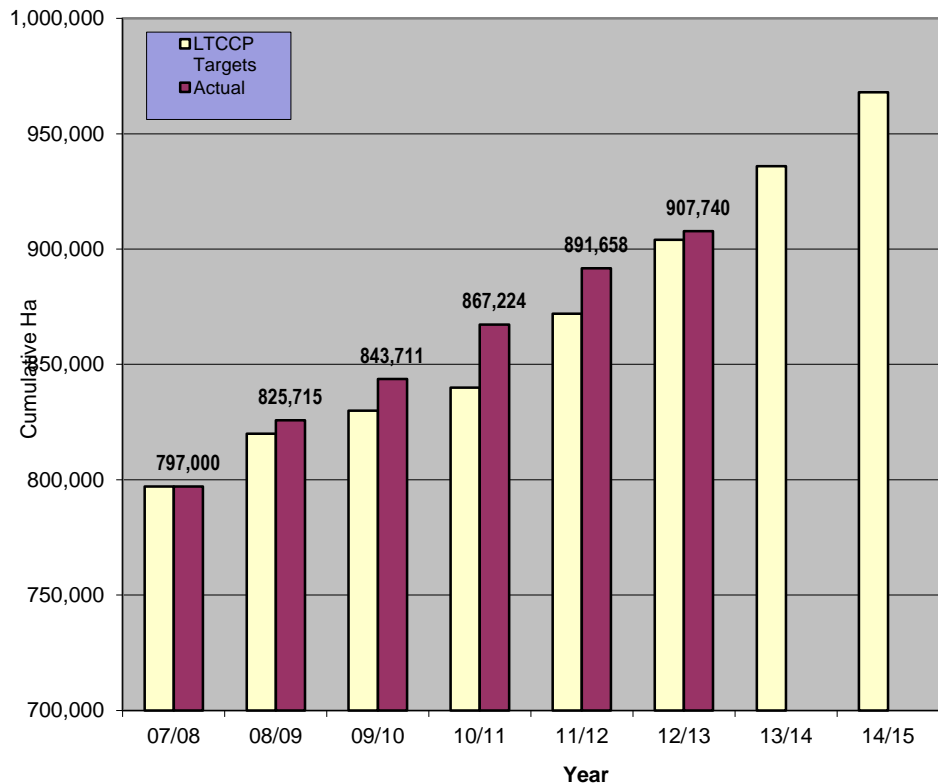

Possum Control Area programme

Cumulative Rateable Land Under Possum Control
PCA & AHB

PCA & AHB Programs
January 2013