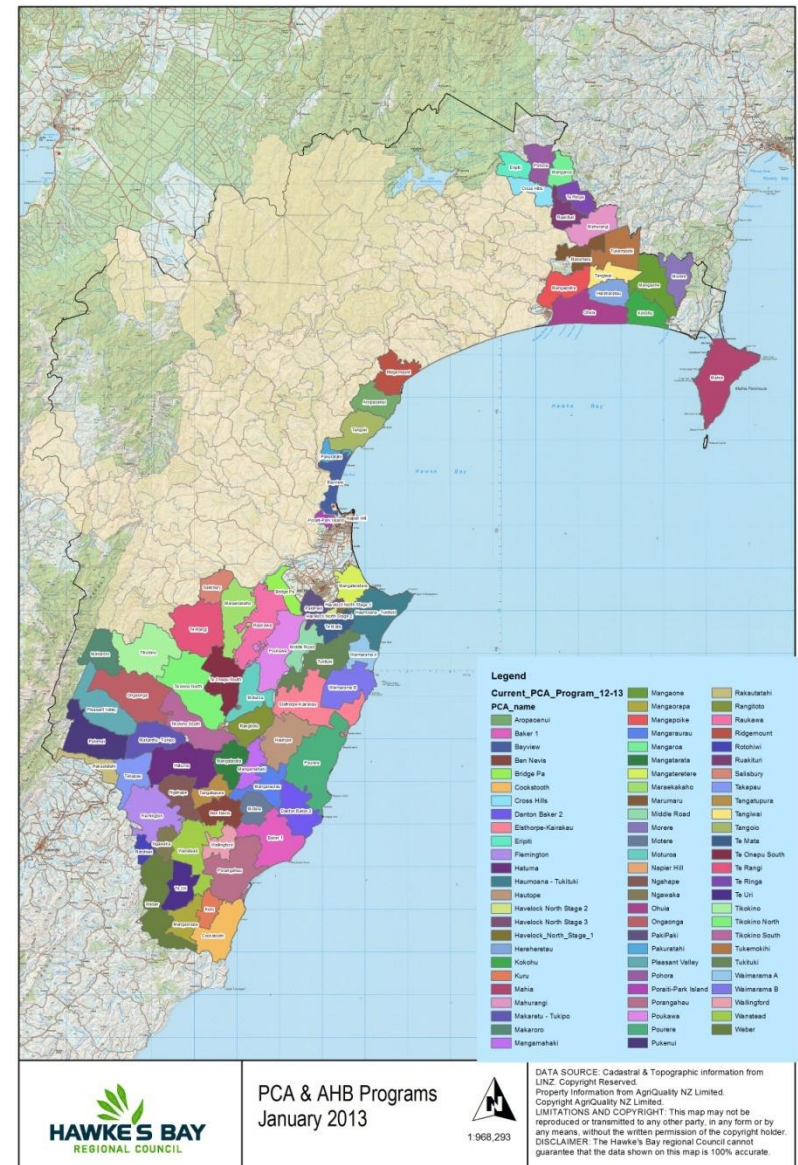

Possum Control Area programme

Cumulative Rateable Land Under Possum Control
PCA & AHB

PCA & AHB Programs
January 2013