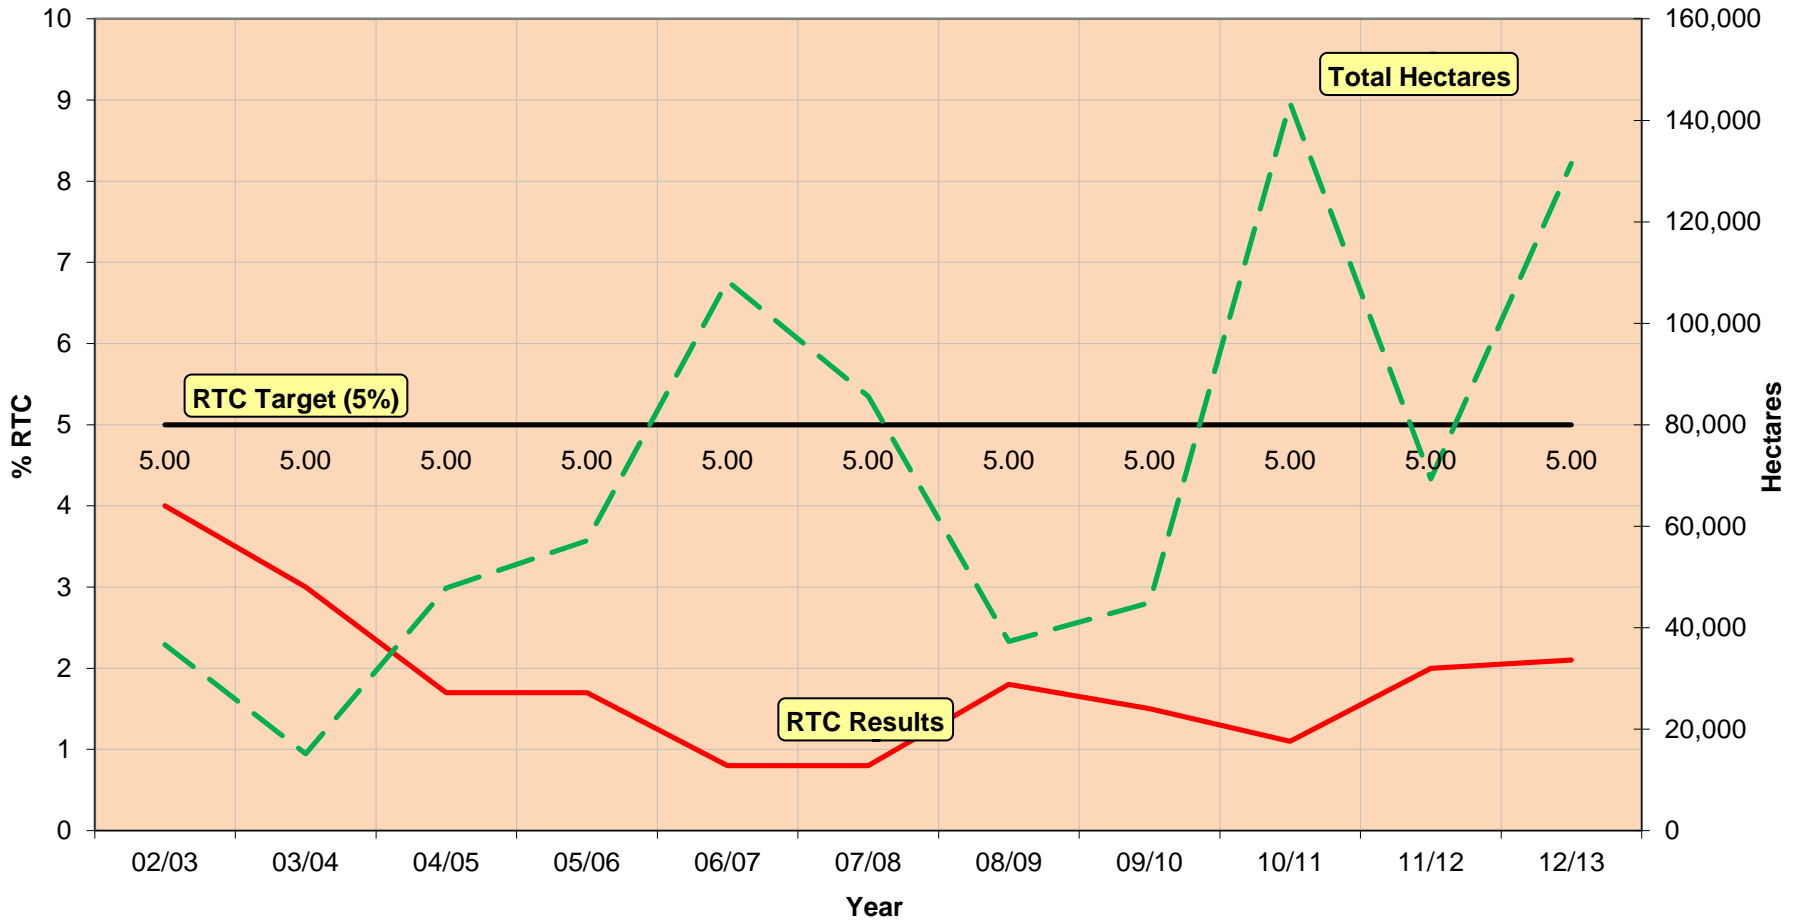

HAWKE'S BAY

REGIONAL COUNCIL

Possum Control Area programme

Cumulative Rateable Land Under Possum Control
PCA & AHB

PCA & AHB Programs
January 2013

DATA SOURCE: Cadastral & Topographic information from LINZ. Copyright Reserved.
Property Information from AgriQuality NZ Limited.
Copyright AgriQuality NZ Limited.
LIMITATIONS AND COPYRIGHT: This map may not be reproduced or transmitted to any other party, in any form or by any means, without the written permission of the copyright holder.
DISCLAIMER: The Hawke's Bay regional Council cannot guarantee that the data shown on this map is 100% accurate.

Possum Control Area Annual RTC monitoring

The future – targeting possum control

The future – targeting possum control

The benefits

- PCA Maintenance on individual properties every 3-5 years rather than annually
- Deliver the same outcomes but at 50-75% reduced cost
- Potential to integrate other pests (ie top predators) at a landscape scale into the PCA programme at \$2.50/ha
- Less reliance on toxins to deliver programme