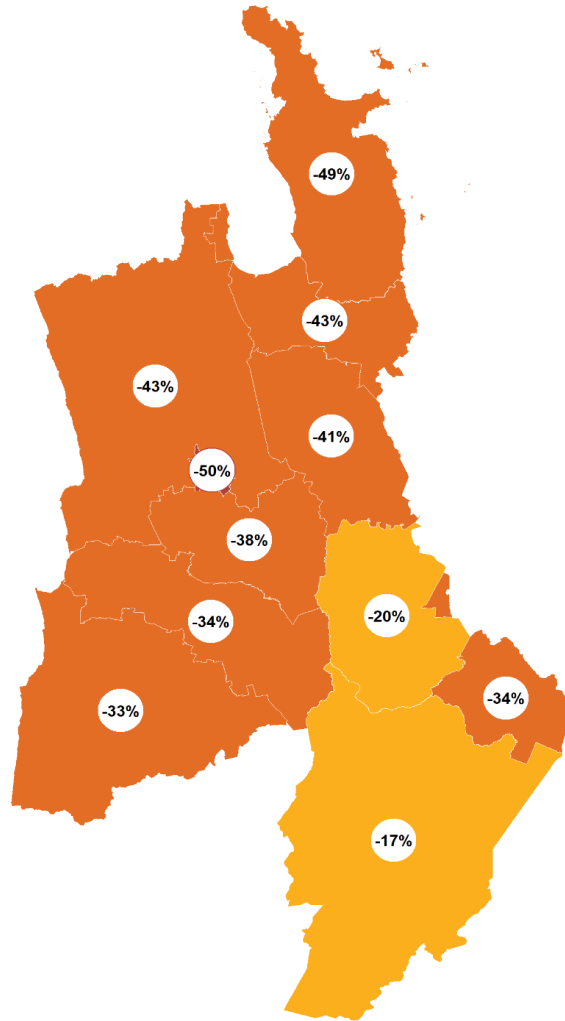

WAIKATO | Silvereye | Tauhou

How have garden bird counts changed in this region?

Last 10 years
2008–18

MODERATE DECLINE REGIONALLY

MODERATE DECLINE NATIONALLY

Last 5 years
2013–18

SHALLOW DECLINE REGIONALLY

LITTLE OR NO CHANGE NATIONALLY

WAIKATO | Dunnock

How have garden bird counts changed in this region?

Last 10 years
2008–18

**MODERATE DECLINE
REGIONALLY**

**SHALLOW DECLINE
NATIONALLY**

Last 5 years
2013–18

**LITTLE OR NO CHANGE
REGIONALLY**

**SHALLOW DECLINE
NATIONALLY**

- Rapid increase
- Moderate increase
- Shallow increase
- No or little change
- Shallow decline
- Moderate decline
- Rapid decline

New Zealand
**GARDEN
BIRD
SURVEY**