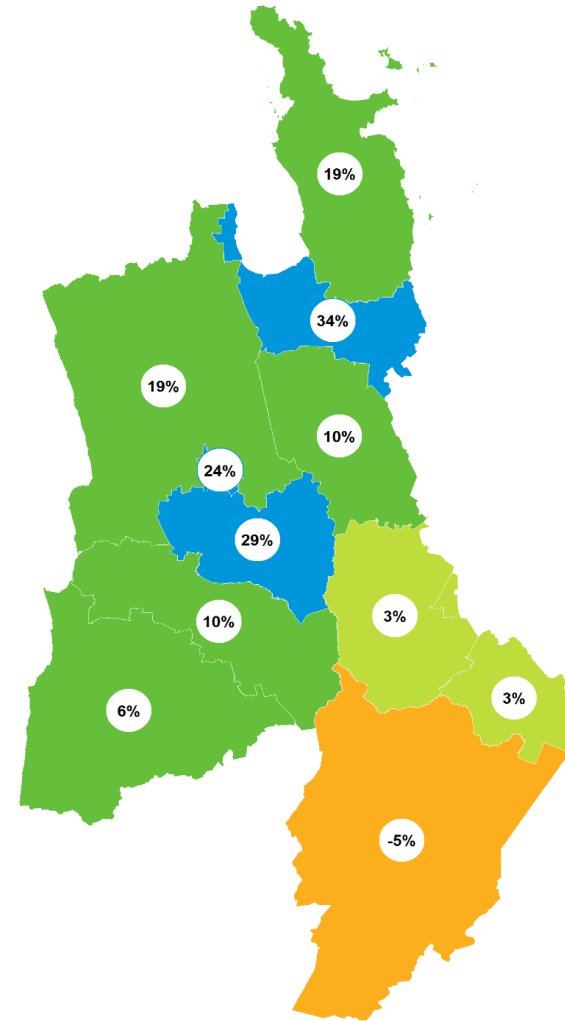

MODERATE INCREASE NATIONALLY

WAIKATO | NZ pigeon | Kererū

How have garden bird counts changed in this region?

Last 10 years
2008–18

**MODERATE INCREASE
REGIONALLY**

**MODERATE INCREASE
NATIONALLY**

- Rapid increase
- Shallow decline
- Moderate increase
- Moderate decline
- Shallow increase
- Rapid decline
- No or little change

Last 5 years
2013–18

**RAPID INCREASE
REGIONALLY**

**RAPID INCREASE
NATIONALLY**

WAIKATO | Bellbird | Korimako

How have garden bird counts changed in this region?

Last 10 years
2008–18

SHALLOW INCREASE
REGIONALLY

LITTLE OR NO CHANGE
NATIONALLY

Last 5 years
2013–18

SHALLOW INCREASE
REGIONALLY

LITTLE OR NO CHANGE
NATIONALLY

- Rapid increase
- Moderate increase
- Shallow increase
- No or little change
- Shallow decline
- Moderate decline
- Rapid decline

WAIKATO | Myna | Maina

How have garden bird counts changed in this region?

Last 10 years
2008–18

SHALLOW INCREASE
REGIONALLY

LITTLE OR NO CHANGE
NATIONALLY

- Rapid increase
- Shallow decline
- Moderate increase
- Moderate decline
- Shallow increase
- Rapid decline
- No or little change