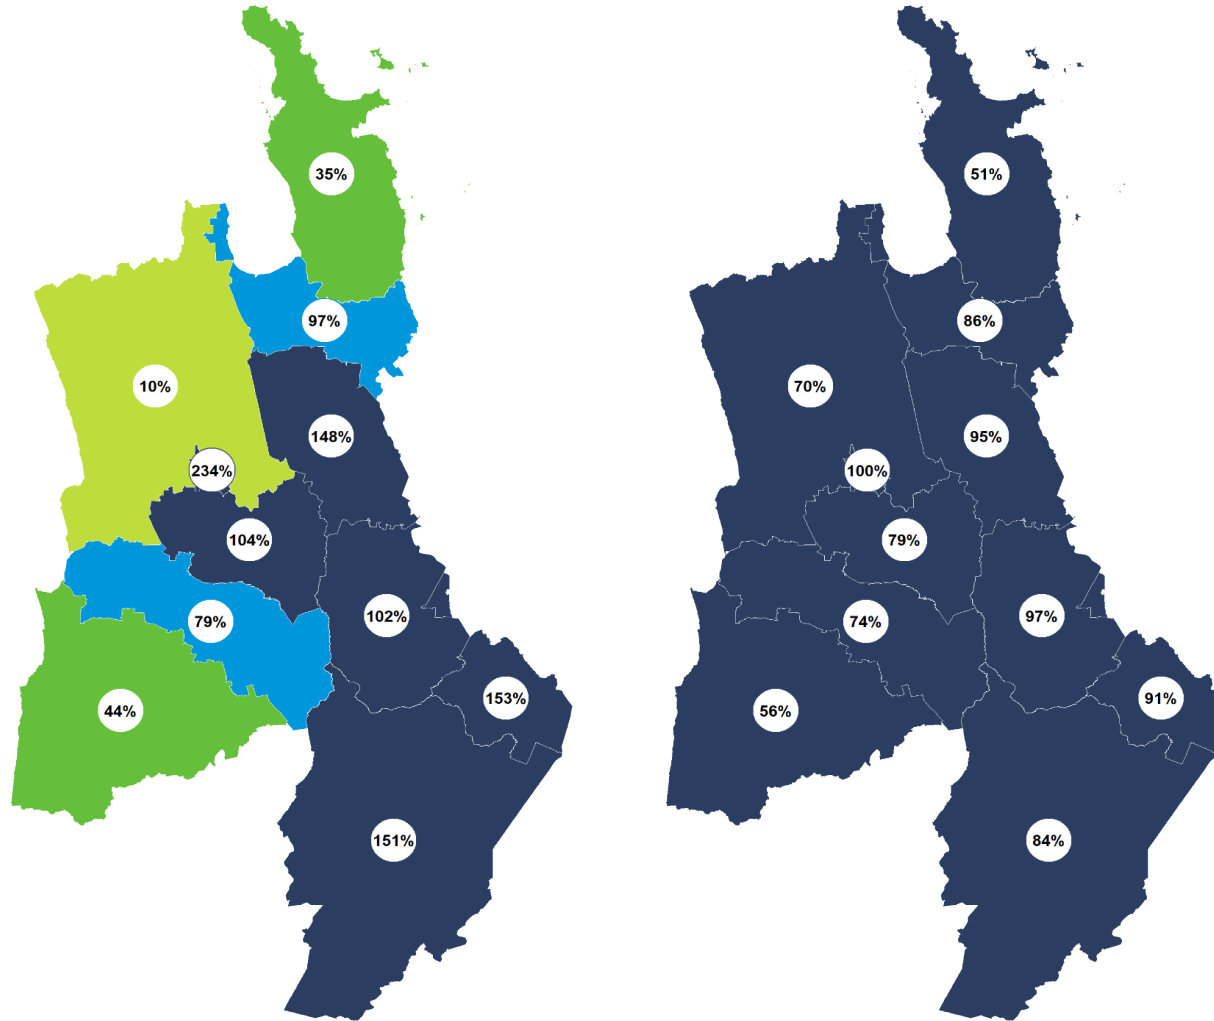

SHALLOW INCREASE NATIONALLY

- Rapid increase
- Shallow decline
- Moderate increase
- Moderate decline
- Shallow increase
- Rapid decline
- No or little change

Last 5 years
2013–18

MODERATE INCREASE REGIONALLY

MODERATE INCREASE NATIONALLY

WAIKATO | NZ pigeon | Kererū

How have garden bird counts changed in this region?

Last 10 years
2008–18

**MODERATE INCREASE
REGIONALLY**

**MODERATE INCREASE
NATIONALLY**

- Rapid increase
- Shallow decline
- Moderate increase
- Moderate decline
- Shallow increase
- Rapid decline
- No or little change

Last 5 years
2013–18

**RAPID INCREASE
REGIONALLY**

**RAPID INCREASE
NATIONALLY**

WAIKATO | Bellbird | Korimako

How have garden bird counts changed in this region?

Last 10 years
2008–18

SHALLOW INCREASE
REGIONALLY