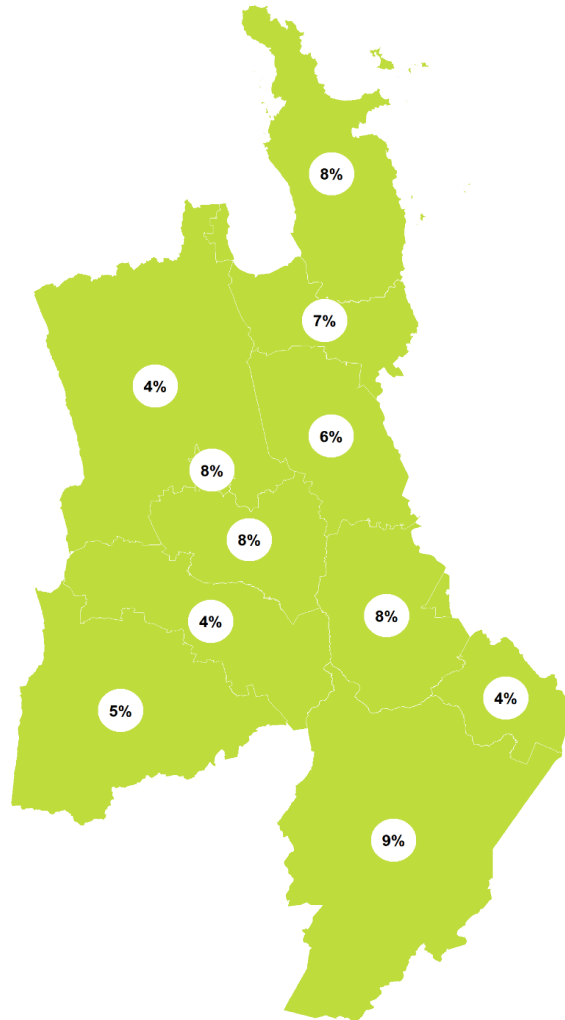

WAIKATO | Myna | Maina

How have garden bird counts changed in this region?

Last 10 years
2008–18

SHALLOW INCREASE
REGIONALLY

LITTLE OR NO CHANGE
NATIONALLY

- Rapid increase
- Shallow decline
- Moderate increase
- Moderate decline
- Shallow increase
- Rapid decline
- No or little change

Last 5 years
2013–18

SHALLOW INCREASE
REGIONALLY

SHALLOW INCREASE
NATIONALLY

WAIKATO | Fantail | Pīwaiwaka

How have garden bird counts changed in this region?

Last 10 years
2008–18

LITTLE OR NO CHANGE
REGIONALLY

SHALLOW INCREASE
NATIONALLY

Last 5 years
2013–18

LITTLE OR NO CHANGE
REGIONALLY

SHALLOW INCREASE
NATIONALLY

- Rapid increase
- Moderate increase
- Shallow increase
- No or little change
- Shallow decline
- Moderate decline
- Rapid decline