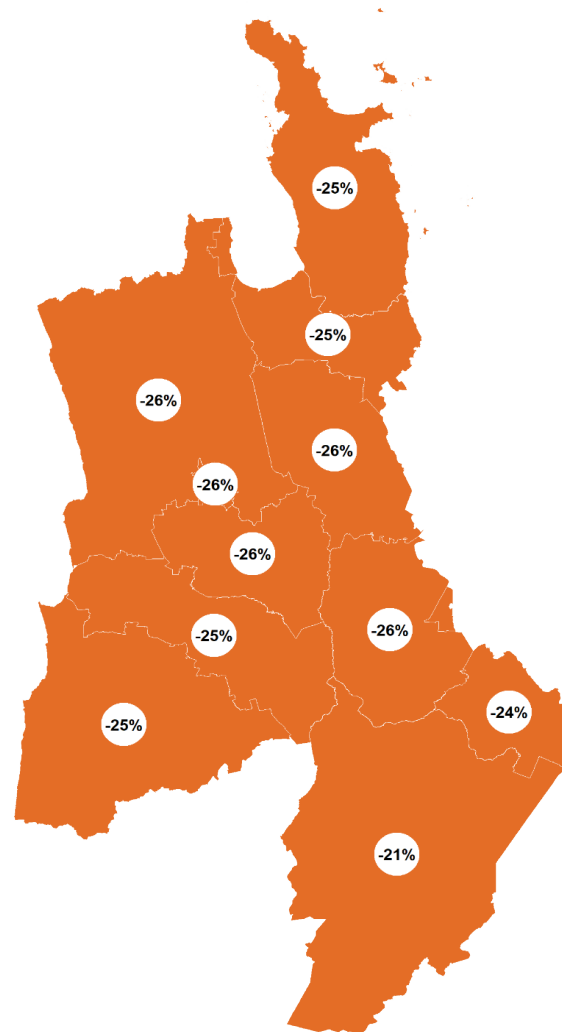

Last 10 years
2008–18

SHALLOW DECLINE
REGIONALLY

MODERATE DECLINE
NATIONALLY

Last 5 years
2013–18

SHALLOW DECLINE
REGIONALLY

SHALLOW DECLINE
NATIONALLY

WAIKATO | Goldfinch

How have garden bird counts changed in this region?

Last 10 years
2008–18

SHALLOW DECLINE
REGIONALLY

SHALLOW DECLINE
NATIONALLY

Last 5 years
2013–18

MODERATE DECLINE
REGIONALLY

MODERATE DECLINE
NATIONALLY

- Rapid increase
- Moderate increase
- Shallow increase
- No or little change
- Shallow decline
- Moderate decline
- Rapid decline

WAIKATO | Silvereye | Tauhou

How have garden bird counts changed in this region?

Last 10 years
2008–18

MODERATE DECLINE REGIONALLY

MODERATE DECLINE NATIONALLY

Last 5 years
2013–18

SHALLOW DECLINE REGIONALLY