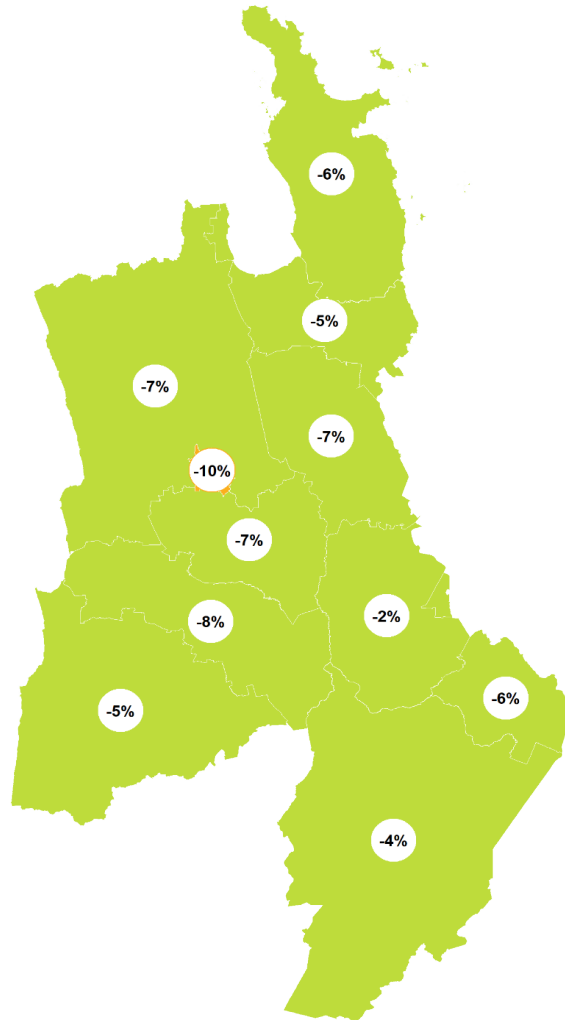

WAIKATO | Blackbird | Manu pango

How have garden bird counts changed in this region?

Last 10 years
2008–18

LITTLE OR NO CHANGE
REGIONALLY

LITTLE OR NO CHANGE
NATIONALLY

Last 5 years
2013–18

SHALLOW INCREASE
REGIONALLY

SHALLOW INCREASE
NATIONALLY

- Rapid increase
- Moderate increase
- Shallow increase
- No or little change
- Shallow decline
- Moderate decline
- Rapid decline

WAIKATO | Chaffinch | Pahirini

How have garden bird counts changed in this region?

Last 10 years
2008–18

LITTLE OR NO CHANGE
REGIONALLY

LITTLE OR NO CHANGE
NATIONALLY

Last 5 years
2013–18

SHALLOW DECLINE
REGIONALLY

LITTLE OR NO CHANGE
NATIONALLY

- Rapid increase
- Shallow decline
- Moderate increase
- Moderate decline
- Shallow increase
- Rapid decline
- No or little change