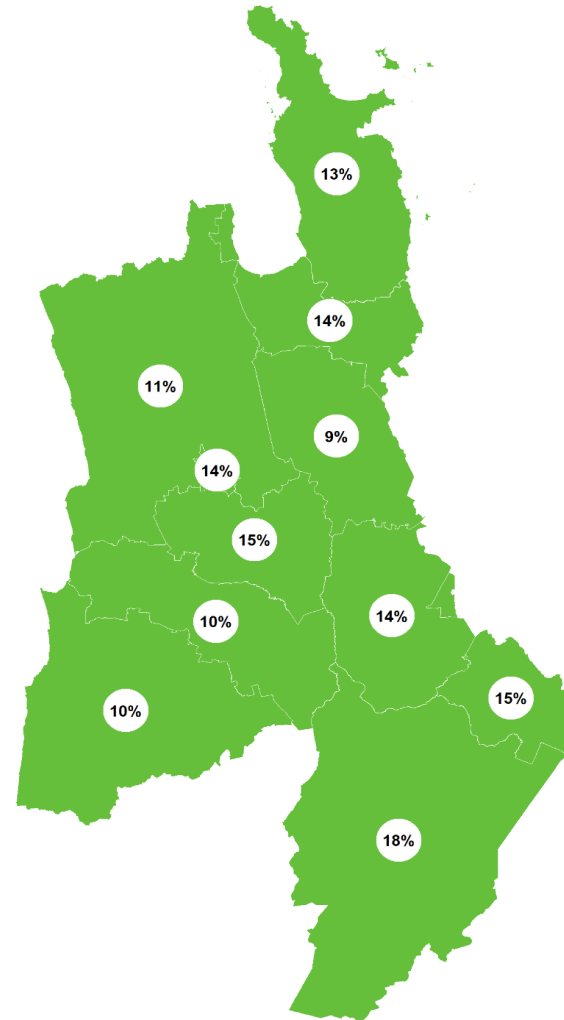

SHALLOW INCREASE
NATIONALLY

Last 5 years
2013–18

LITTLE OR NO CHANGE
REGIONALLY

SHALLOW INCREASE
NATIONALLY

- Rapid increase
- Moderate increase
- Shallow increase
- No or little change
- Shallow decline
- Moderate decline
- Rapid decline

WAIKATO | Blackbird | Manu pango

How have garden bird counts changed in this region?

Last 10 years
2008–18

LITTLE OR NO CHANGE
REGIONALLY

LITTLE OR NO CHANGE
NATIONALLY

Last 5 years
2013–18

SHALLOW INCREASE
REGIONALLY

SHALLOW INCREASE
NATIONALLY

- Rapid increase
- Moderate increase
- Shallow increase
- No or little change
- Shallow decline
- Moderate decline
- Rapid decline

WAIKATO | Chaffinch | Pahirini

How have garden bird counts changed in this region?