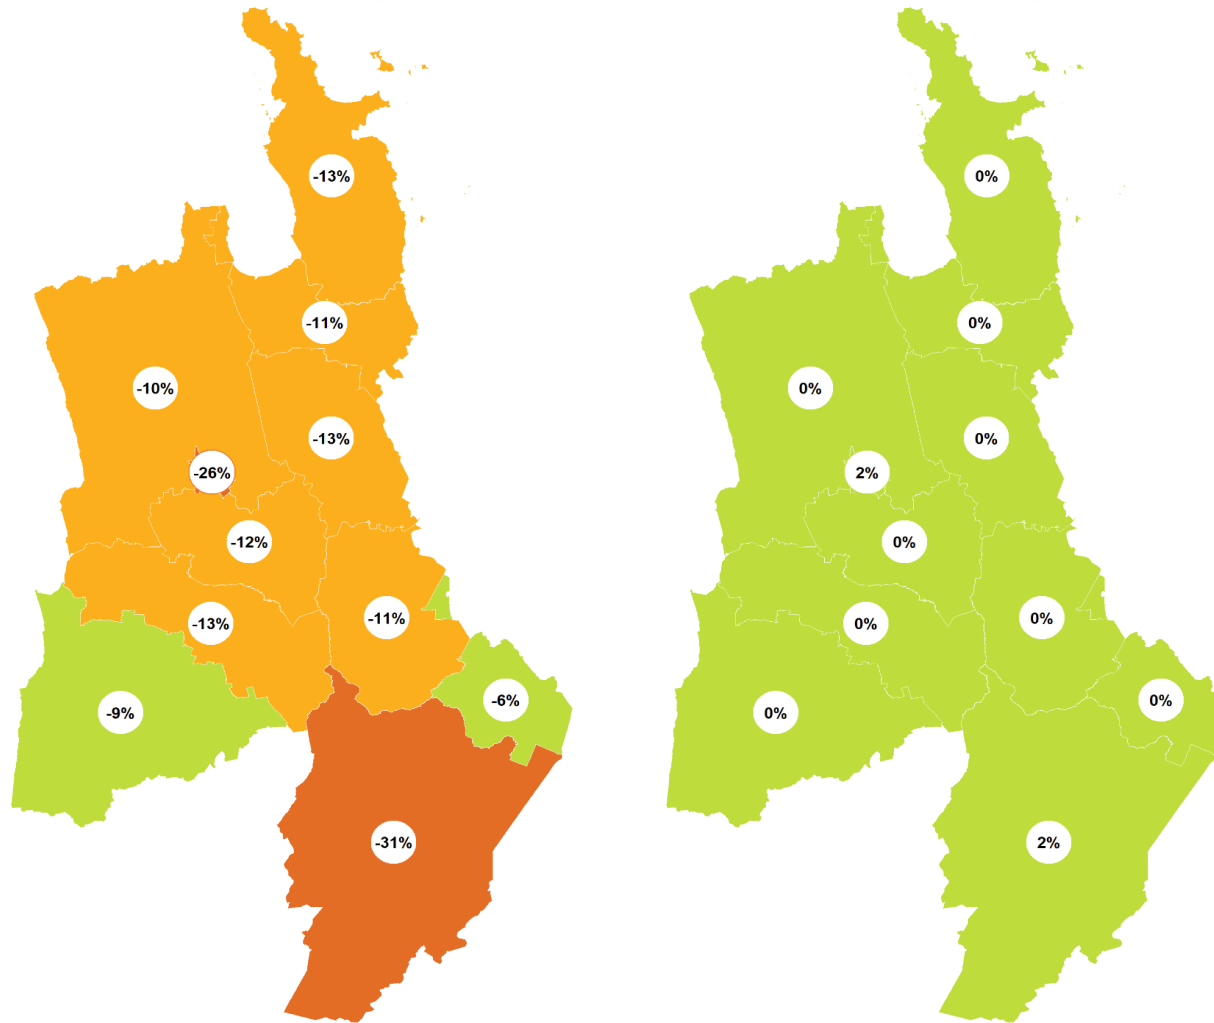

WAIKATO | House sparrow | Tiu

How have garden bird counts changed in this region?

Last 10 years
2008–18

LITTLE OR NO CHANGE
REGIONALLY

LITTLE OR NO CHANGE
NATIONALLY

Last 5 years
2013–18

SHALLOW DECLINE
REGIONALLY

LITTLE OR NO CHANGE
NATIONALLY

- Rapid increase
- Shallow decline
- Moderate increase
- Moderate decline
- Shallow increase
- Rapid decline
- No or little change

WAIKATO | Song thrush

How have garden bird counts changed in this region?

Last 10 years
2008–18

SHALLOW DECLINE
REGIONALLY

SHALLOW DECLINE
NATIONALLY

Last 5 years
2013–18

LITTLE OR NO CHANGE
REGIONALLY

LITTLE OR NO CHANGE
NATIONALLY

WAIKATO | Starling | Tāringi

How have garden bird counts changed in this region?