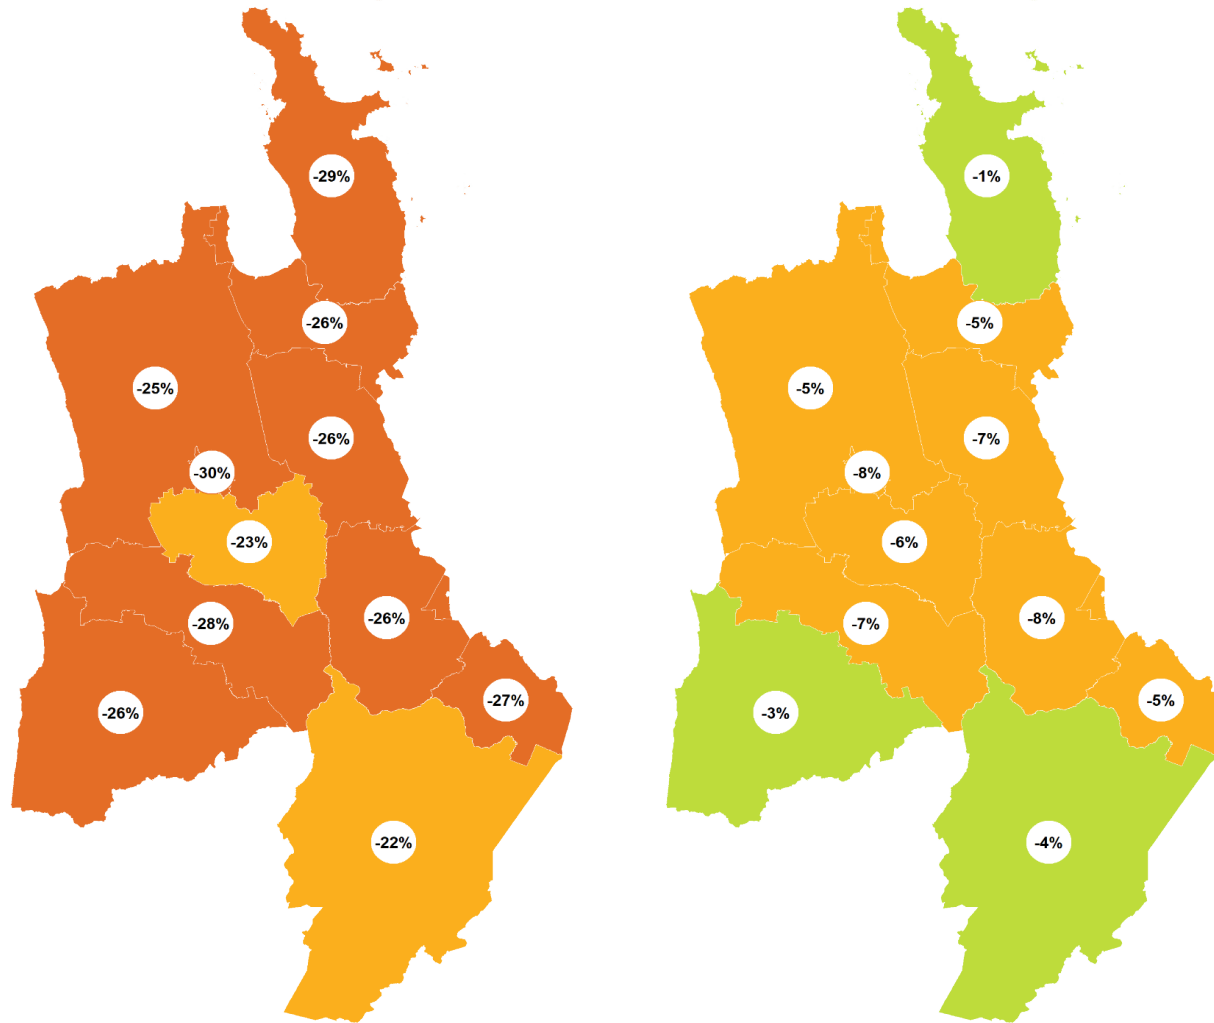

Last 10 years
2008–18

SHALLOW DECLINE
REGIONALLY

SHALLOW DECLINE
NATIONALLY

Last 5 years
2013–18

MODERATE DECLINE
REGIONALLY

MODERATE DECLINE
NATIONALLY

- Rapid increase
- Moderate increase
- Shallow increase
- No or little change
- Shallow decline
- Moderate decline
- Rapid decline

WAIKATO | Silvereye | Tauhou

How have garden bird counts changed in this region?

Last 10 years
2008–18

MODERATE DECLINE REGIONALLY

MODERATE DECLINE NATIONALLY

Last 5 years
2013–18

SHALLOW DECLINE REGIONALLY

LITTLE OR NO CHANGE NATIONALLY

WAIKATO | Dunnock

How have garden bird counts changed in this region?

Last 10 years
2008–18

**MODERATE DECLINE
REGIONALLY**

**SHALLOW DECLINE
NATIONALLY**

Last 5 years
2013–18

**LITTLE OR NO CHANGE
REGIONALLY**

**SHALLOW DECLINE
NATIONALLY**

- Rapid increase
- Moderate increase
- Shallow increase
- No or little change
- Shallow decline
- Moderate decline
- Rapid decline

New Zealand
**GARDEN
BIRD
SURVEY**