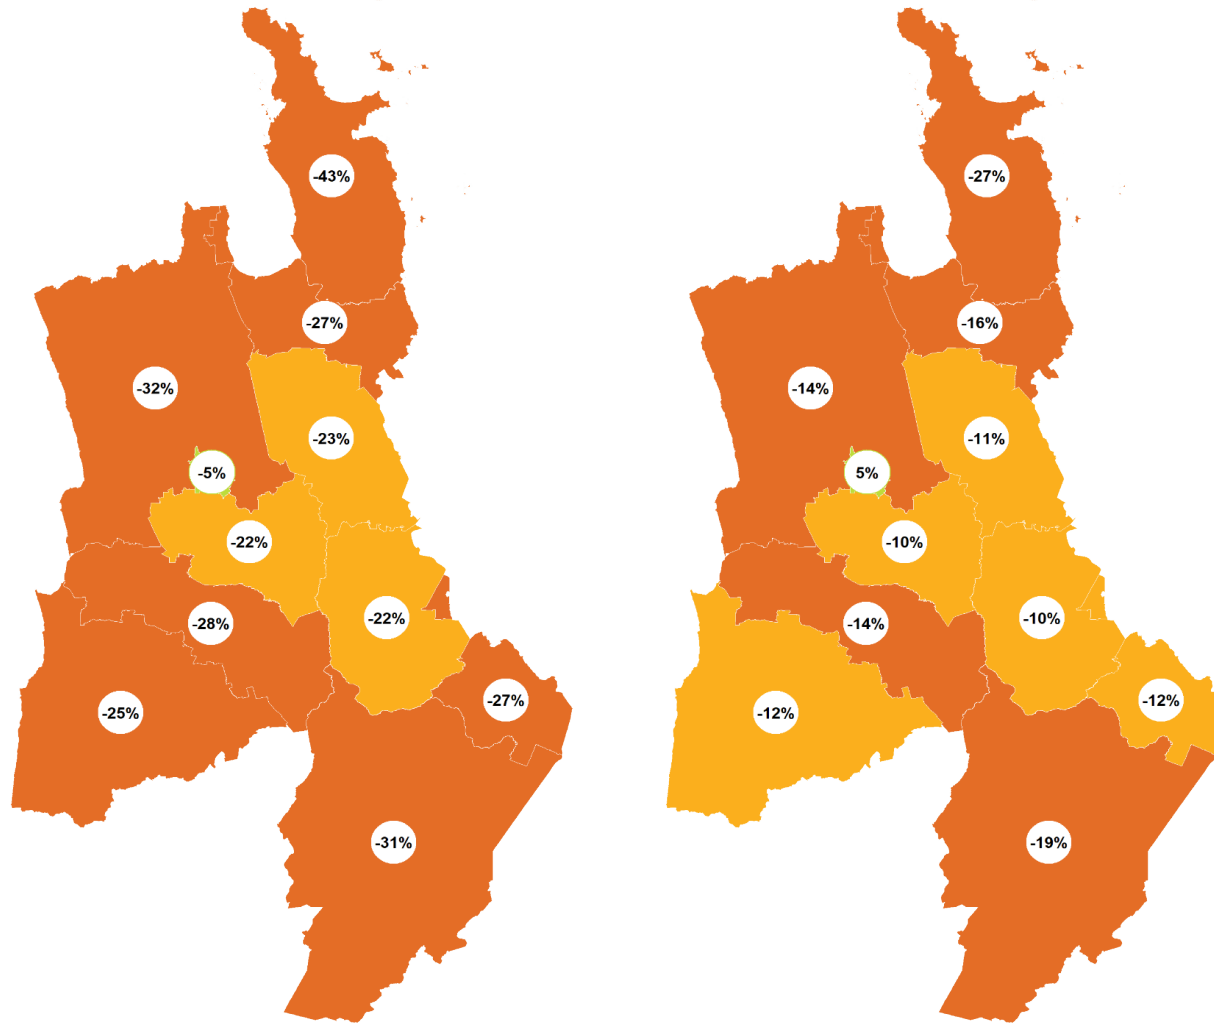

Last 10 years
2008–18

SHALLOW DECLINE
REGIONALLY

SHALLOW DECLINE
NATIONALLY

Last 5 years
2013–18

LITTLE OR NO CHANGE
REGIONALLY

LITTLE OR NO CHANGE
NATIONALLY

WAIKATO | Starling | Tāringi

How have garden bird counts changed in this region?

Last 10 years
2008–18

SHALLOW DECLINE
REGIONALLY

MODERATE DECLINE
NATIONALLY

Last 5 years
2013–18

SHALLOW DECLINE
REGIONALLY

SHALLOW DECLINE
NATIONALLY

WAIKATO | Goldfinch

How have garden bird counts changed in this region?