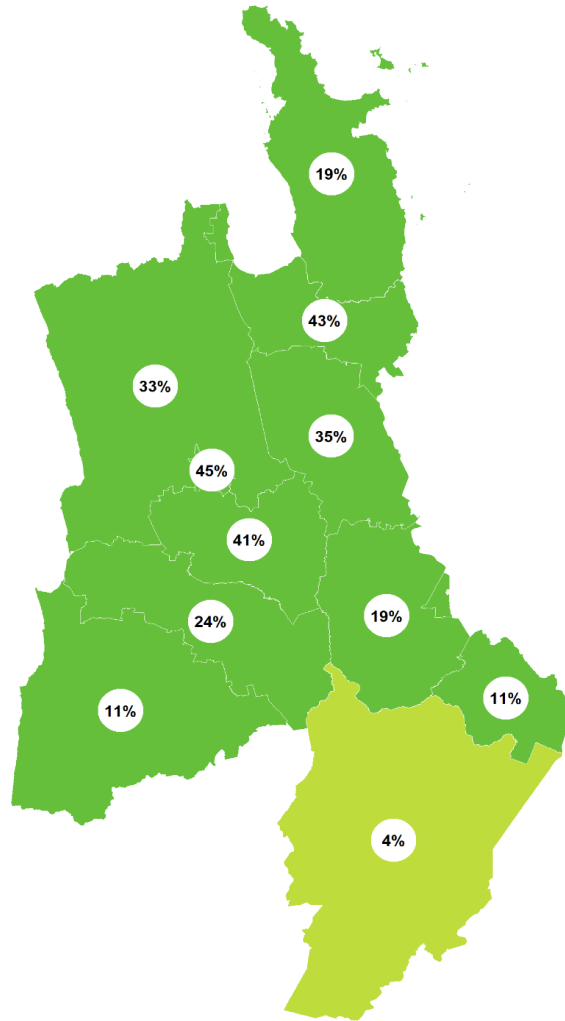

Thanks to all our volunteer bird counters, 34,686 garden surveys have been completed nationwide since 2008. We use specialised statistical tools to account for variation in sampling effort between regions, districts and suburbs over time. We also account for variation in bird counts depending on whether the surveyed gardens were in a rural or urban setting and if birds were fed or not. We also correct for the actual number of gardens in each area.

MODERATE INCREASE NATIONALLY

WAIKATO | NZ pigeon | Kererū

How have garden bird counts changed in this region?

Last 10 years
2008–18

**MODERATE INCREASE
REGIONALLY**

**MODERATE INCREASE
NATIONALLY**

- Rapid increase
- Shallow decline
- Moderate increase
- Moderate decline
- Shallow increase
- Rapid decline
- No or little change

Last 5 years
2013–18

**RAPID INCREASE
REGIONALLY**

**RAPID INCREASE
NATIONALLY**

WAIKATO | Bellbird | Korimako

How have garden bird counts changed in this region?

Last 10 years
2008–18

SHALLOW INCREASE
REGIONALLY

LITTLE OR NO CHANGE
NATIONALLY

Last 5 years
2013–18

SHALLOW INCREASE
REGIONALLY

LITTLE OR NO CHANGE
NATIONALLY

- Rapid increase
- Moderate increase
- Shallow increase
- No or little change
- Shallow decline
- Moderate decline
- Rapid decline