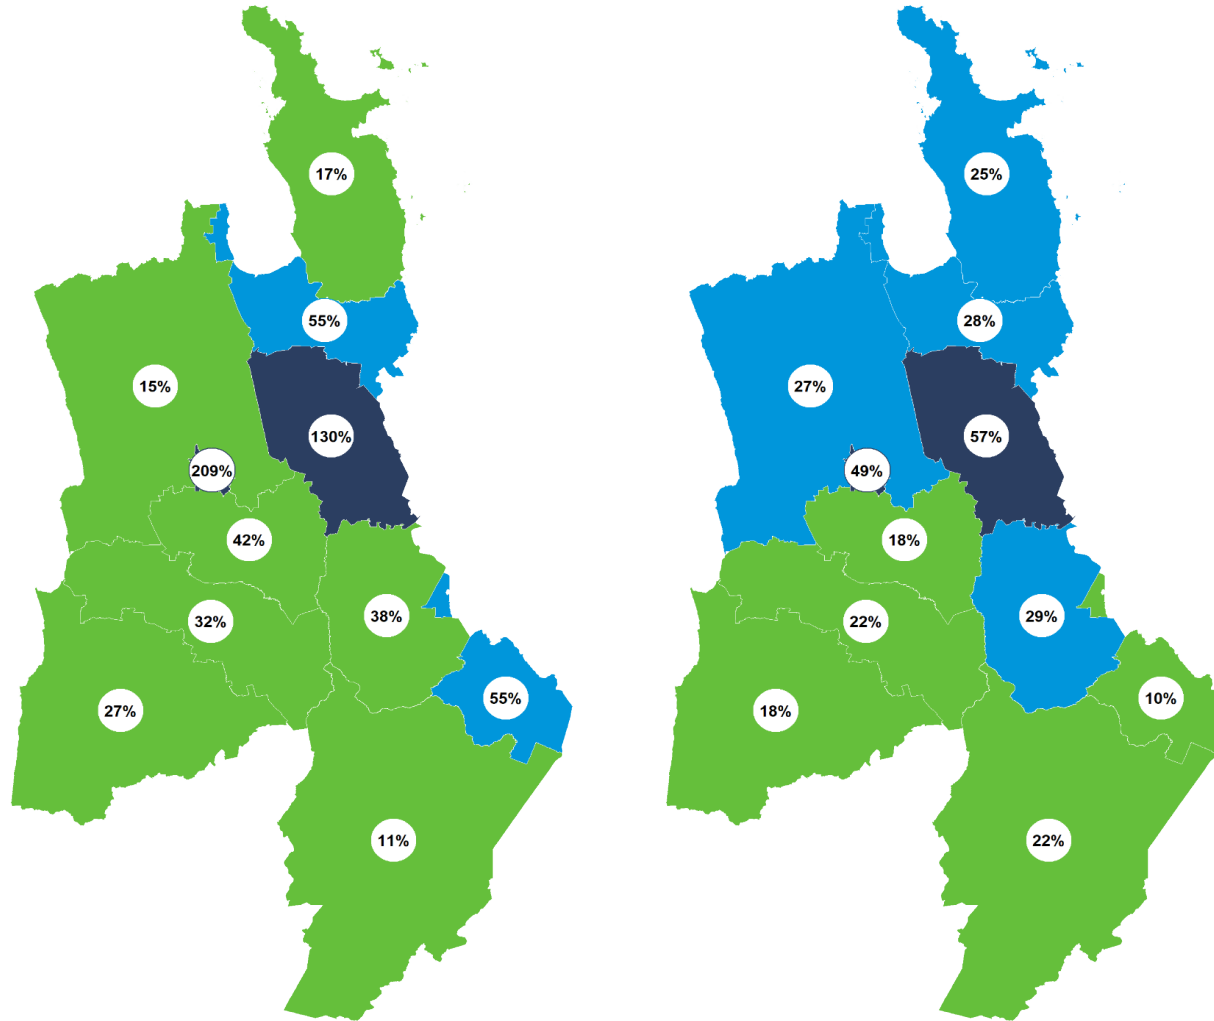

Decline over 10 years

Increase over 10 years

WAIKATO | Greenfinch

How have garden bird counts changed in this region?

Last 10 years
2008–18

**MODERATE INCREASE
REGIONALLY**

**MODERATE INCREASE
NATIONALLY**

- Rapid increase
- Shallow decline
- Moderate increase
- Moderate decline
- Shallow increase
- Rapid decline
- No or little change

Last 5 years
2013–18

**SHALLOW INCREASE
REGIONALLY**

**SHALLOW INCREASE
NATIONALLY**

WAIKATO | Tūī | Kōkō

How have garden bird counts changed in this region?

Last 10 years
2008–18

MODERATE INCREASE REGIONALLY

SHALLOW INCREASE NATIONALLY

- Rapid increase
- Shallow decline
- Moderate increase
- Moderate decline
- Shallow increase
- Rapid decline
- No or little change

Last 5 years
2013–18

MODERATE INCREASE REGIONALLY

MODERATE INCREASE NATIONALLY

WAIKATO | NZ pigeon | Kererū

How have garden bird counts changed in this region?

Last 10 years
2008–18

**MODERATE INCREASE
REGIONALLY**

**MODERATE INCREASE
NATIONALLY**

- Rapid increase
- Shallow decline
- Moderate increase
- Moderate decline
- Shallow increase
- Rapid decline
- No or little change