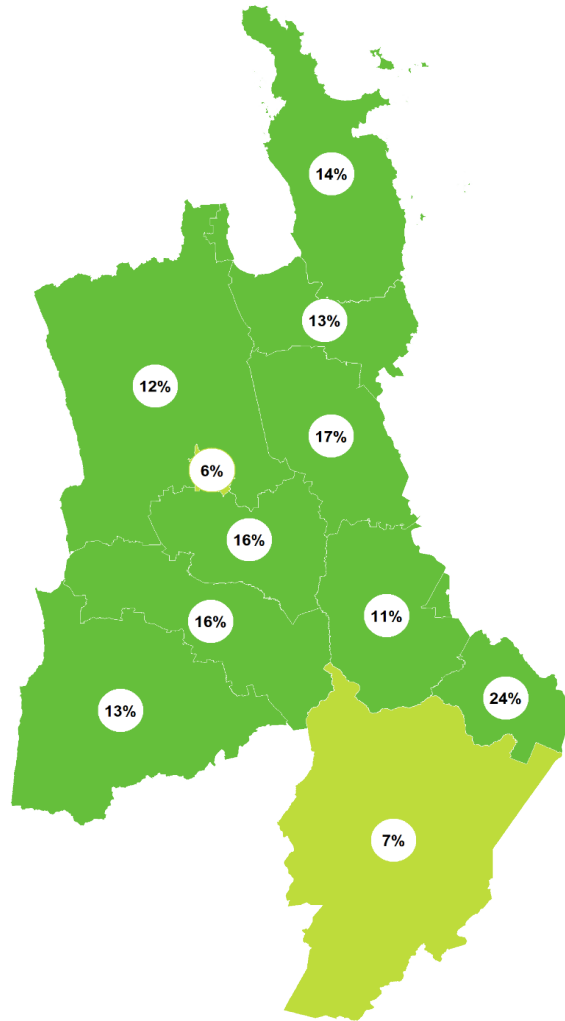

Last 5 years
2013–18

**RAPID INCREASE
REGIONALLY**

**RAPID INCREASE
NATIONALLY**

WAIKATO | Bellbird | Korimako

How have garden bird counts changed in this region?

Last 10 years
2008–18

SHALLOW INCREASE
REGIONALLY

LITTLE OR NO CHANGE
NATIONALLY

Last 5 years
2013–18

SHALLOW INCREASE
REGIONALLY

LITTLE OR NO CHANGE
NATIONALLY

- Rapid increase
- Moderate increase
- Shallow increase
- No or little change
- Shallow decline
- Moderate decline
- Rapid decline

WAIKATO | Myna | Maina

How have garden bird counts changed in this region?

Last 10 years
2008–18

SHALLOW INCREASE
REGIONALLY

LITTLE OR NO CHANGE
NATIONALLY

- Rapid increase
- Shallow decline
- Moderate increase
- Moderate decline
- Shallow increase
- Rapid decline
- No or little change

Last 5 years
2013–18

SHALLOW INCREASE
REGIONALLY

SHALLOW INCREASE
NATIONALLY

WAIKATO | Fantail | Pīwaiwaka

How have garden bird counts changed in this region?

Last 10 years
2008–18

LITTLE OR NO CHANGE
REGIONALLY