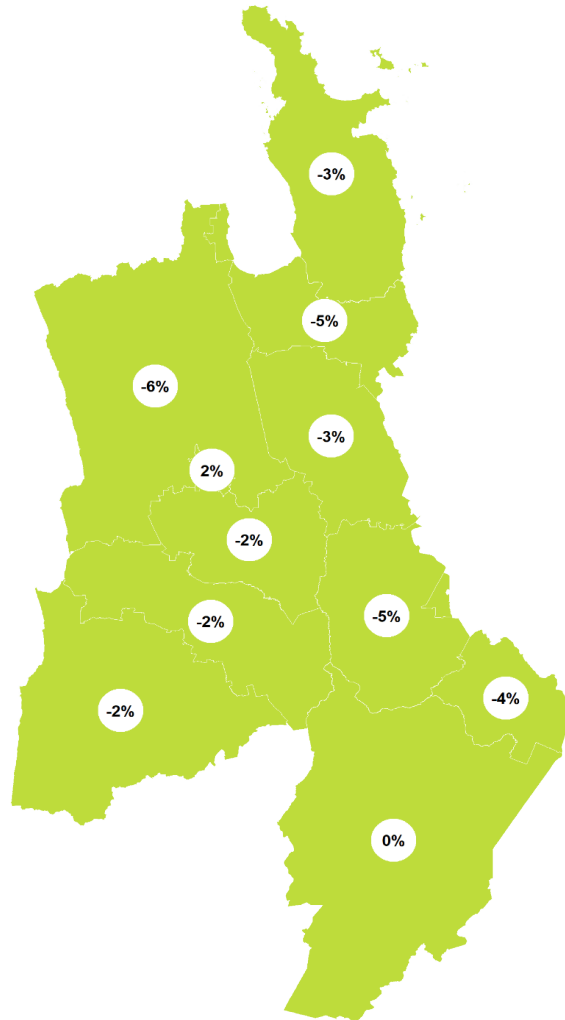

SHALLOW INCREASE
NATIONALLY

Last 5 years
2013–18

LITTLE OR NO CHANGE
REGIONALLY

SHALLOW INCREASE
NATIONALLY

- Rapid increase
- Moderate increase
- Shallow increase
- No or little change
- Shallow decline
- Moderate decline
- Rapid decline

WAIKATO | Blackbird | Manu pango

How have garden bird counts changed in this region?

Last 10 years
2008–18

LITTLE OR NO CHANGE
REGIONALLY

LITTLE OR NO CHANGE
NATIONALLY

Last 5 years
2013–18

SHALLOW INCREASE
REGIONALLY

SHALLOW INCREASE
NATIONALLY

- Rapid increase
- Moderate increase
- Shallow increase
- No or little change
- Shallow decline
- Moderate decline
- Rapid decline

WAIKATO | Chaffinch | Pahirini

How have garden bird counts changed in this region?