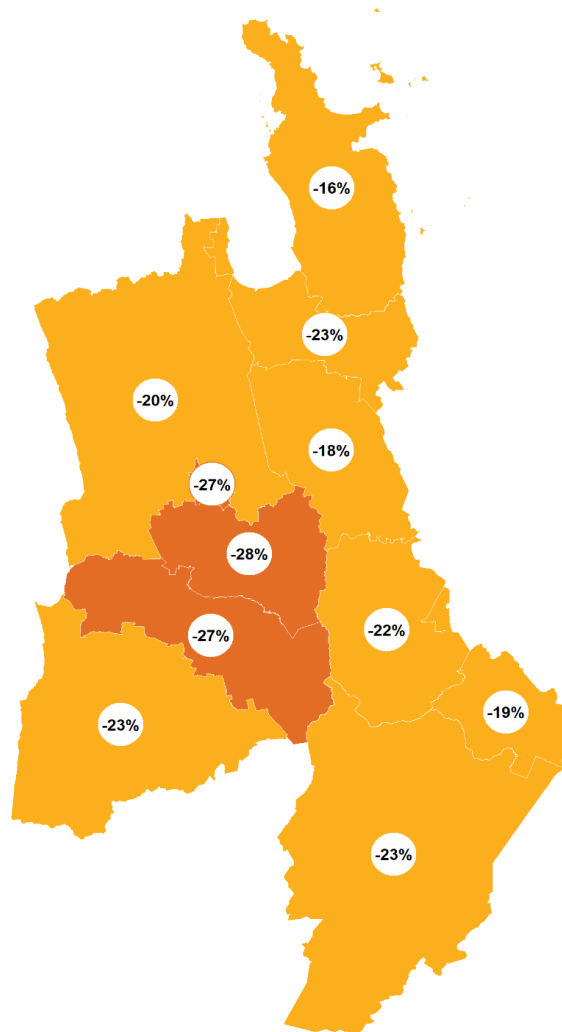

Last 10 years
2008–18

SHALLOW DECLINE
REGIONALLY

SHALLOW DECLINE
NATIONALLY

Last 5 years
2013–18

LITTLE OR NO CHANGE
REGIONALLY

LITTLE OR NO CHANGE
NATIONALLY

WAIKATO | Starling | Tāringi

How have garden bird counts changed in this region?

Last 10 years
2008–18

SHALLOW DECLINE
REGIONALLY

MODERATE DECLINE
NATIONALLY

Last 5 years
2013–18

SHALLOW DECLINE
REGIONALLY

SHALLOW DECLINE
NATIONALLY

WAIKATO | Goldfinch

How have garden bird counts changed in this region?

Last 10 years
2008–18

SHALLOW DECLINE
REGIONALLY

SHALLOW DECLINE
NATIONALLY

Last 5 years
2013–18

MODERATE DECLINE
REGIONALLY

MODERATE DECLINE
NATIONALLY

- Rapid increase
- Moderate increase
- Shallow increase
- No or little change
- Shallow decline
- Moderate decline
- Rapid decline

WAIKATO | Silvereye | Tauhou

How have garden bird counts changed in this region?

Last 10 years
2008–18

MODERATE DECLINE REGIONALLY

MODERATE DECLINE NATIONALLY

Last 5 years
2013–18

SHALLOW DECLINE REGIONALLY