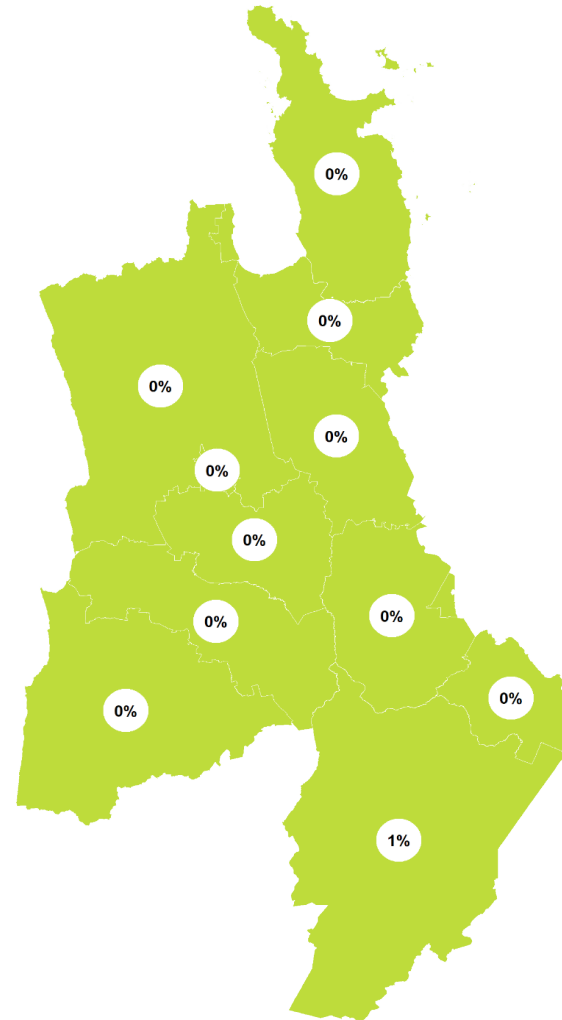

Last 5 years
2013–18

SHALLOW INCREASE
REGIONALLY

SHALLOW INCREASE
NATIONALLY

WAIKATO | Fantail | Pīwaiwaka

How have garden bird counts changed in this region?

Last 10 years
2008–18

LITTLE OR NO CHANGE
REGIONALLY

SHALLOW INCREASE
NATIONALLY

Last 5 years
2013–18

LITTLE OR NO CHANGE
REGIONALLY

SHALLOW INCREASE
NATIONALLY

- Rapid increase
- Moderate increase
- Shallow increase
- No or little change
- Shallow decline
- Moderate decline
- Rapid decline

WAIKATO | Blackbird | Manu pango

How have garden bird counts changed in this region?

Last 10 years
2008–18

LITTLE OR NO CHANGE
REGIONALLY

LITTLE OR NO CHANGE
NATIONALLY

Last 5 years
2013–18

SHALLOW INCREASE
REGIONALLY