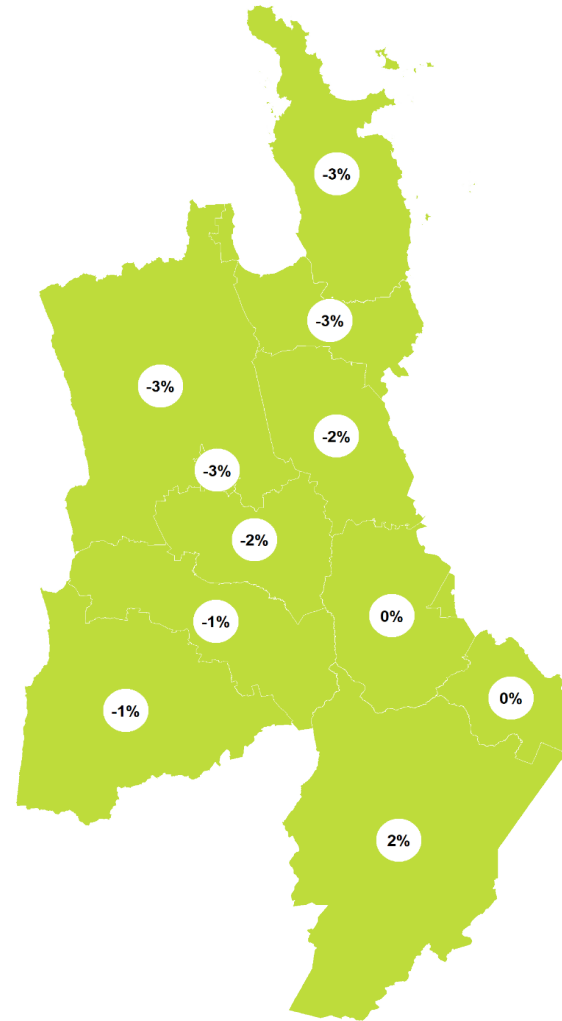

WAIKATO | Silvereye | Tauhou

How have garden bird counts changed in this region?

Last 10 years
2008–18

MODERATE DECLINE REGIONALLY

MODERATE DECLINE NATIONALLY

Last 5 years
2013–18

SHALLOW DECLINE REGIONALLY

LITTLE OR NO CHANGE NATIONALLY

WAIKATO | Dunnock

How have garden bird counts changed in this region?

Last 10 years
2008–18

**MODERATE DECLINE
REGIONALLY**

**SHALLOW DECLINE
NATIONALLY**

Last 5 years
2013–18

**LITTLE OR NO CHANGE
REGIONALLY**

**SHALLOW DECLINE
NATIONALLY**

- Rapid increase
- Moderate increase
- Shallow increase
- No or little change
- Shallow decline
- Moderate decline
- Rapid decline

New Zealand
**GARDEN
BIRD
SURVEY**