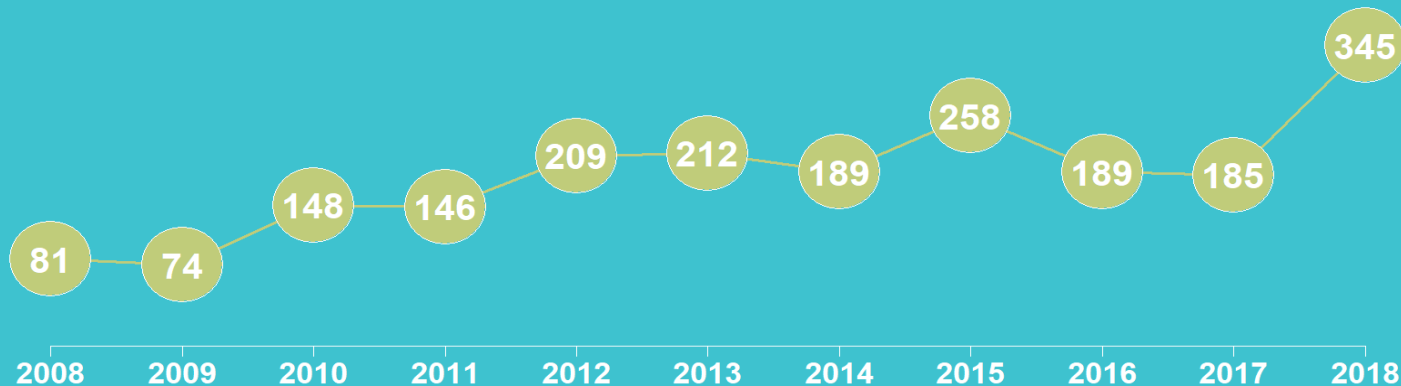

New Zealand
**GARDEN
BIRD
SURVEY**

Summary report

WAIKATO REGION

2018

State of NZ Garden Birds Te Āhua o ngā Manu o te Kāri i Aotearoa

NUMBER OF SURVEYED GARDENS

Manaaki
Whenua
Landcare
Research

We have estimated how bird counts have changed over the last 10 and 5 year periods in different regions, districts and neighbourhoods across New Zealand for 14 common garden visitors – five native and nine introduced birds.

Thanks to all our volunteer bird counters, 34,686 garden surveys have been completed nationwide since 2008. We use specialised statistical tools to account for variation in sampling effort between regions, districts and suburbs over time. We also account for variation in bird counts depending on whether the surveyed gardens were in a rural or urban setting and if birds were fed or not. We also correct for the actual number of gardens in each area.

We then classify these changes according to their direction and size (see diagram below) to help us identify changes of potential concern or interest.

How have bird counts changed?

Drawing attention to changes in counts that may be of concern or interest

Decline over 10 years

Increase over 10 years

WAIKATO | Greenfinch

How have garden bird counts changed in this region?

Last 10 years
2008–18

**MODERATE INCREASE
REGIONALLY**

**MODERATE INCREASE
NATIONALLY**

- Rapid increase
- Shallow decline
- Moderate increase
- Moderate decline
- Shallow increase
- Rapid decline
- No or little change