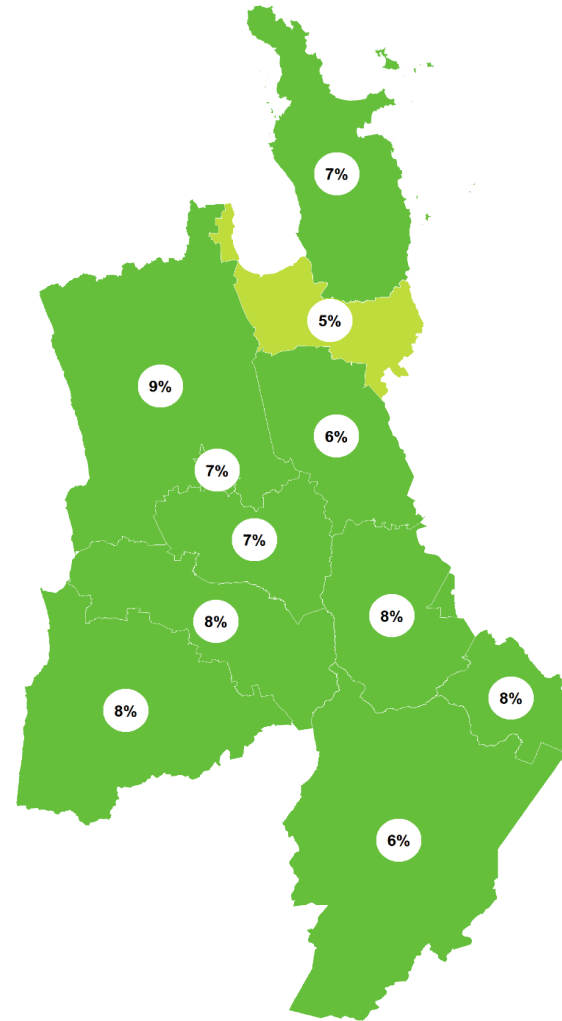

Last 5 years
2013–18

**RAPID INCREASE
REGIONALLY**

**RAPID INCREASE
NATIONALLY**

WAIKATO | Bellbird | Korimako

How have garden bird counts changed in this region?

Last 10 years
2008–18

SHALLOW INCREASE
REGIONALLY

LITTLE OR NO CHANGE
NATIONALLY

Last 5 years
2013–18

SHALLOW INCREASE
REGIONALLY

LITTLE OR NO CHANGE
NATIONALLY

- Rapid increase
- Moderate increase
- Shallow increase
- No or little change
- Shallow decline
- Moderate decline
- Rapid decline

WAIKATO | Myna | Maina

How have garden bird counts changed in this region?

Last 10 years
2008–18

SHALLOW INCREASE
REGIONALLY

LITTLE OR NO CHANGE
NATIONALLY

- Rapid increase
- Shallow decline
- Moderate increase
- Moderate decline
- Shallow increase
- Rapid decline
- No or little change

Last 5 years
2013–18

SHALLOW INCREASE
REGIONALLY

SHALLOW INCREASE
NATIONALLY

WAIKATO | Fantail | Pīwaiwaka

How have garden bird counts changed in this region?

Last 10 years
2008–18

LITTLE OR NO CHANGE
REGIONALLY