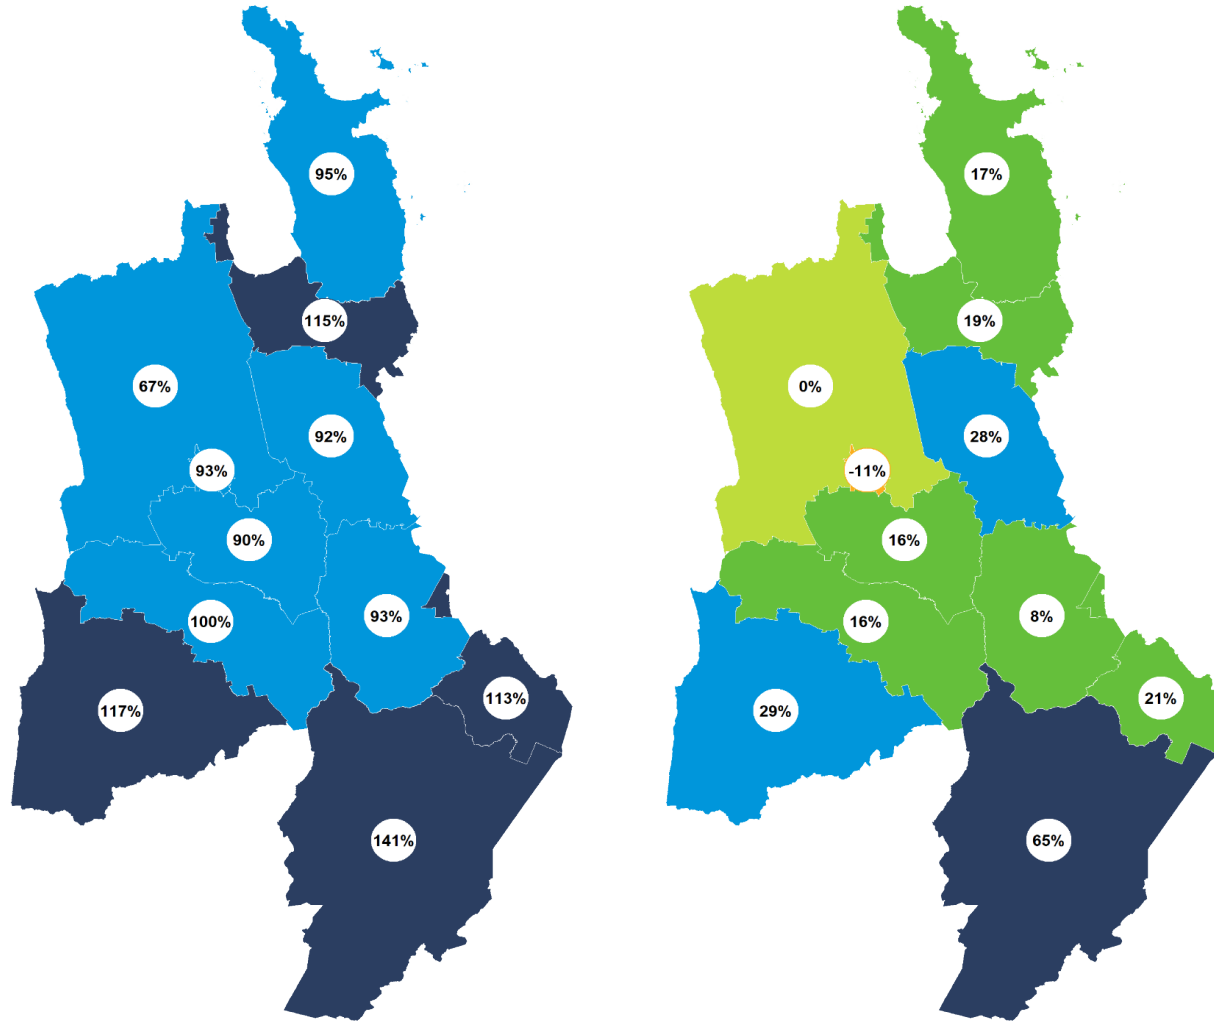

Thanks to all our volunteer bird counters, 34,686 garden surveys have been completed nationwide since 2008. We use specialised statistical tools to account for variation in sampling effort between regions, districts and suburbs over time. We also account for variation in bird counts depending on whether the surveyed gardens were in a rural or urban setting and if birds were fed or not. We also correct for the actual number of gardens in each area.

We then classify these changes according to their direction and size (see diagram below) to help us identify changes of potential concern or interest.

How have bird counts changed?

Drawing attention to changes in counts that may be of concern or interest

Decline over 10 years

Increase over 10 years

WAIKATO | Greenfinch

How have garden bird counts changed in this region?

Last 10 years
2008–18

**MODERATE INCREASE
REGIONALLY**

**MODERATE INCREASE
NATIONALLY**

- Rapid increase
- Shallow decline
- Moderate increase
- Moderate decline
- Shallow increase
- Rapid decline
- No or little change

Last 5 years
2013–18

**SHALLOW INCREASE
REGIONALLY**

**SHALLOW INCREASE
NATIONALLY**

WAIKATO | Tūī | Kōkō

How have garden bird counts changed in this region?

Last 10 years
2008–18

MODERATE INCREASE REGIONALLY