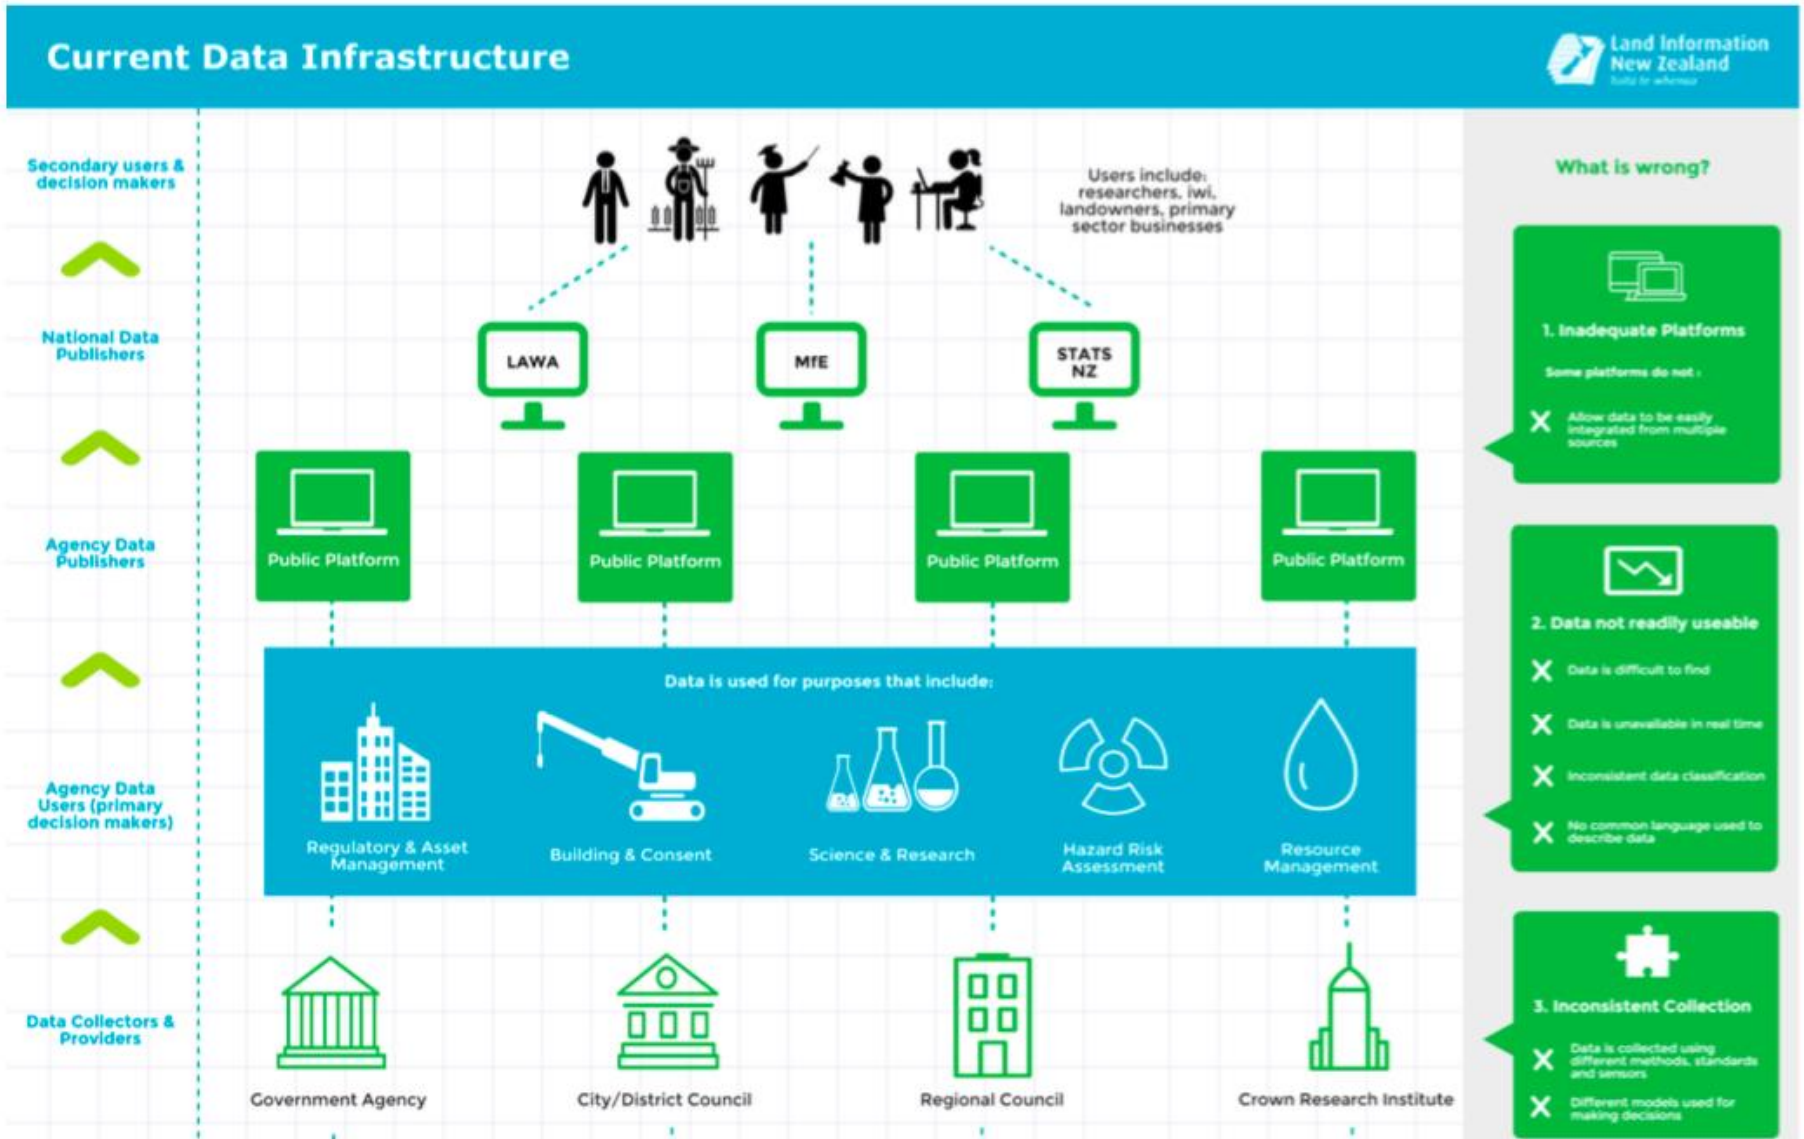

Meeting Host

Manaaki Whenua
Landcare Research

Supporting Partner

Land Information
New Zealand
Toitū te whenua

Meeting Sponsors

Ministry for the
Environment
Manatū Mō Te Taiao

Sharing data – the government perspective

105th OGC Technical Committee

Palmerston North, New Zealand

Alison Stringer, Principal Policy Advisor, Data Leadership
Hub, Statistics NZ

6 December 2017

Outline

- StatsNZ – functional leadership for data
- Current State
- Future State
- Strategy and Leadership

Current State

Future State

Strategy – take care of the long game

Leadership

Alison Stringer

alison.stringer@statsnz.govt.nz

E-IDI project page

<http://www.mfe.govt.nz/more/data/mfe-data-service/e-idi-%E2%80%93-real-time-environmental-data-one-spot>