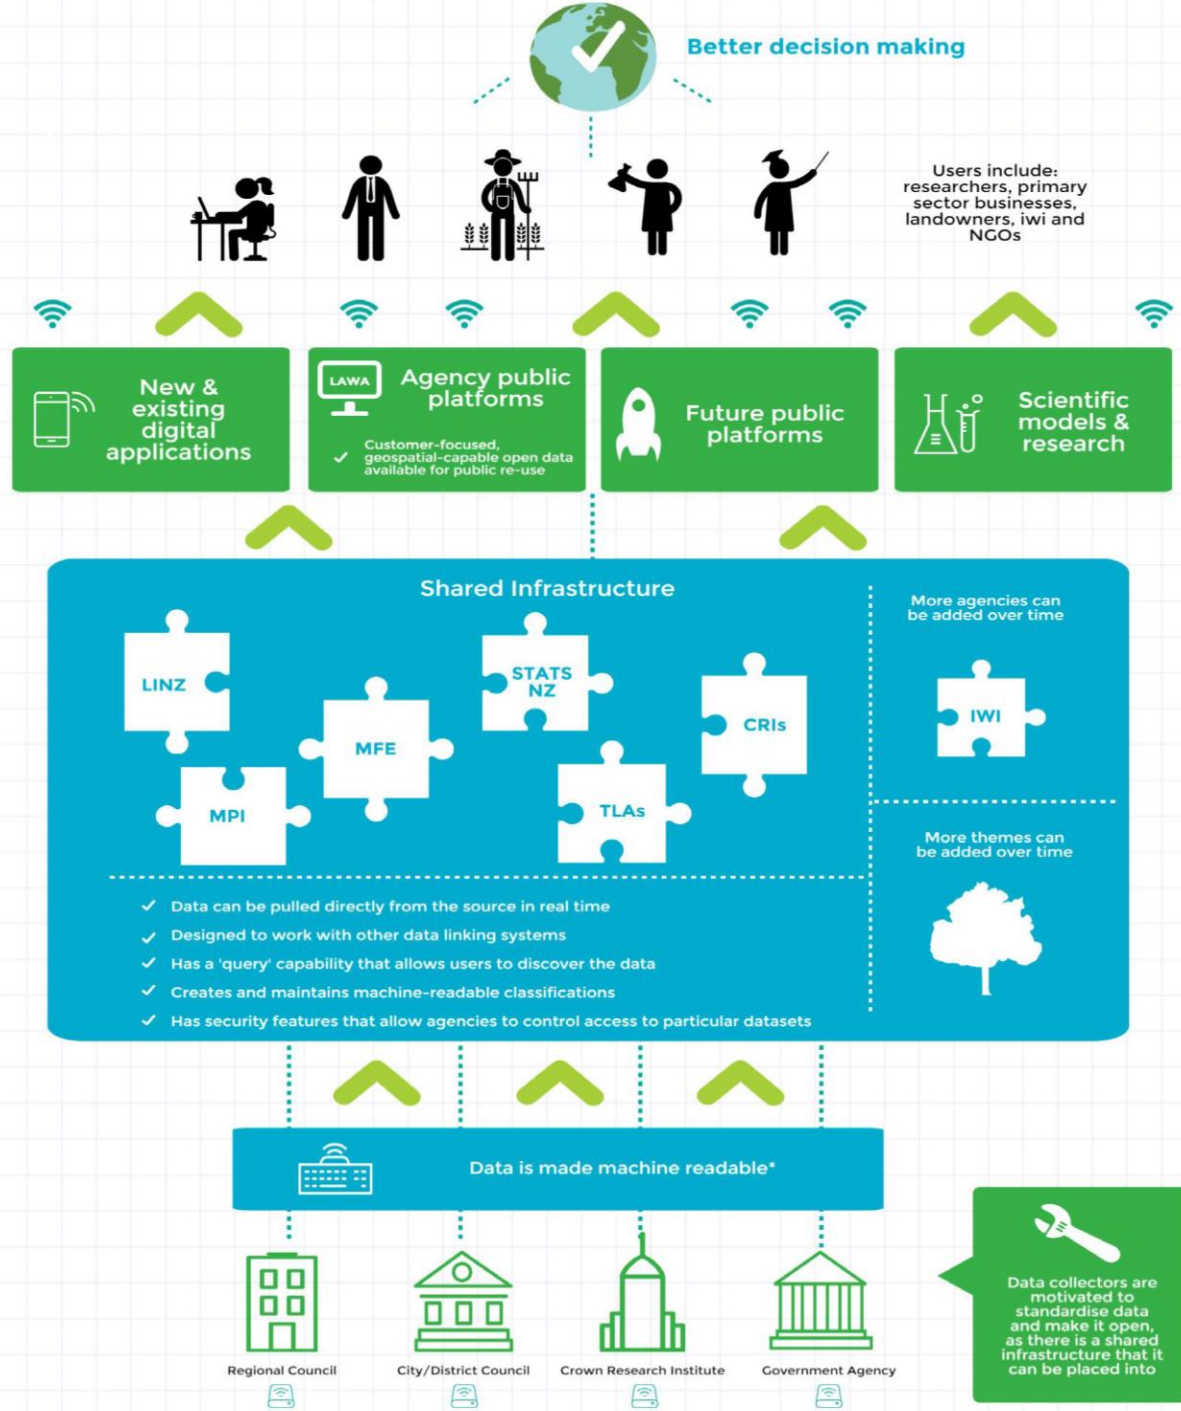

Meeting Host

Manaaki Whenua
Landcare Research

Supporting Partner

Land Information
New Zealand
Toitū te whenua

Meeting Sponsors

Ministry for the
Environment
Manatū Mō Te Taiao

Sharing data – the government perspective

105th OGC Technical Committee

Palmerston North, New Zealand

Alison Stringer, Principal Policy Advisor, Data Leadership
Hub, Statistics NZ

6 December 2017

Outline

- StatsNZ – functional leadership for data
- Current State
- Future State
- Strategy and Leadership

Current State

Future State

Strategy – take care of the long game

Leadership

Alison Stringer

alison.stringer@statsnz.govt.nz

E-IDI project page

<http://www.mfe.govt.nz/more/data/mfe-data-service/e-idi-%E2%80%93-real-time-environmental-data-one-spot>