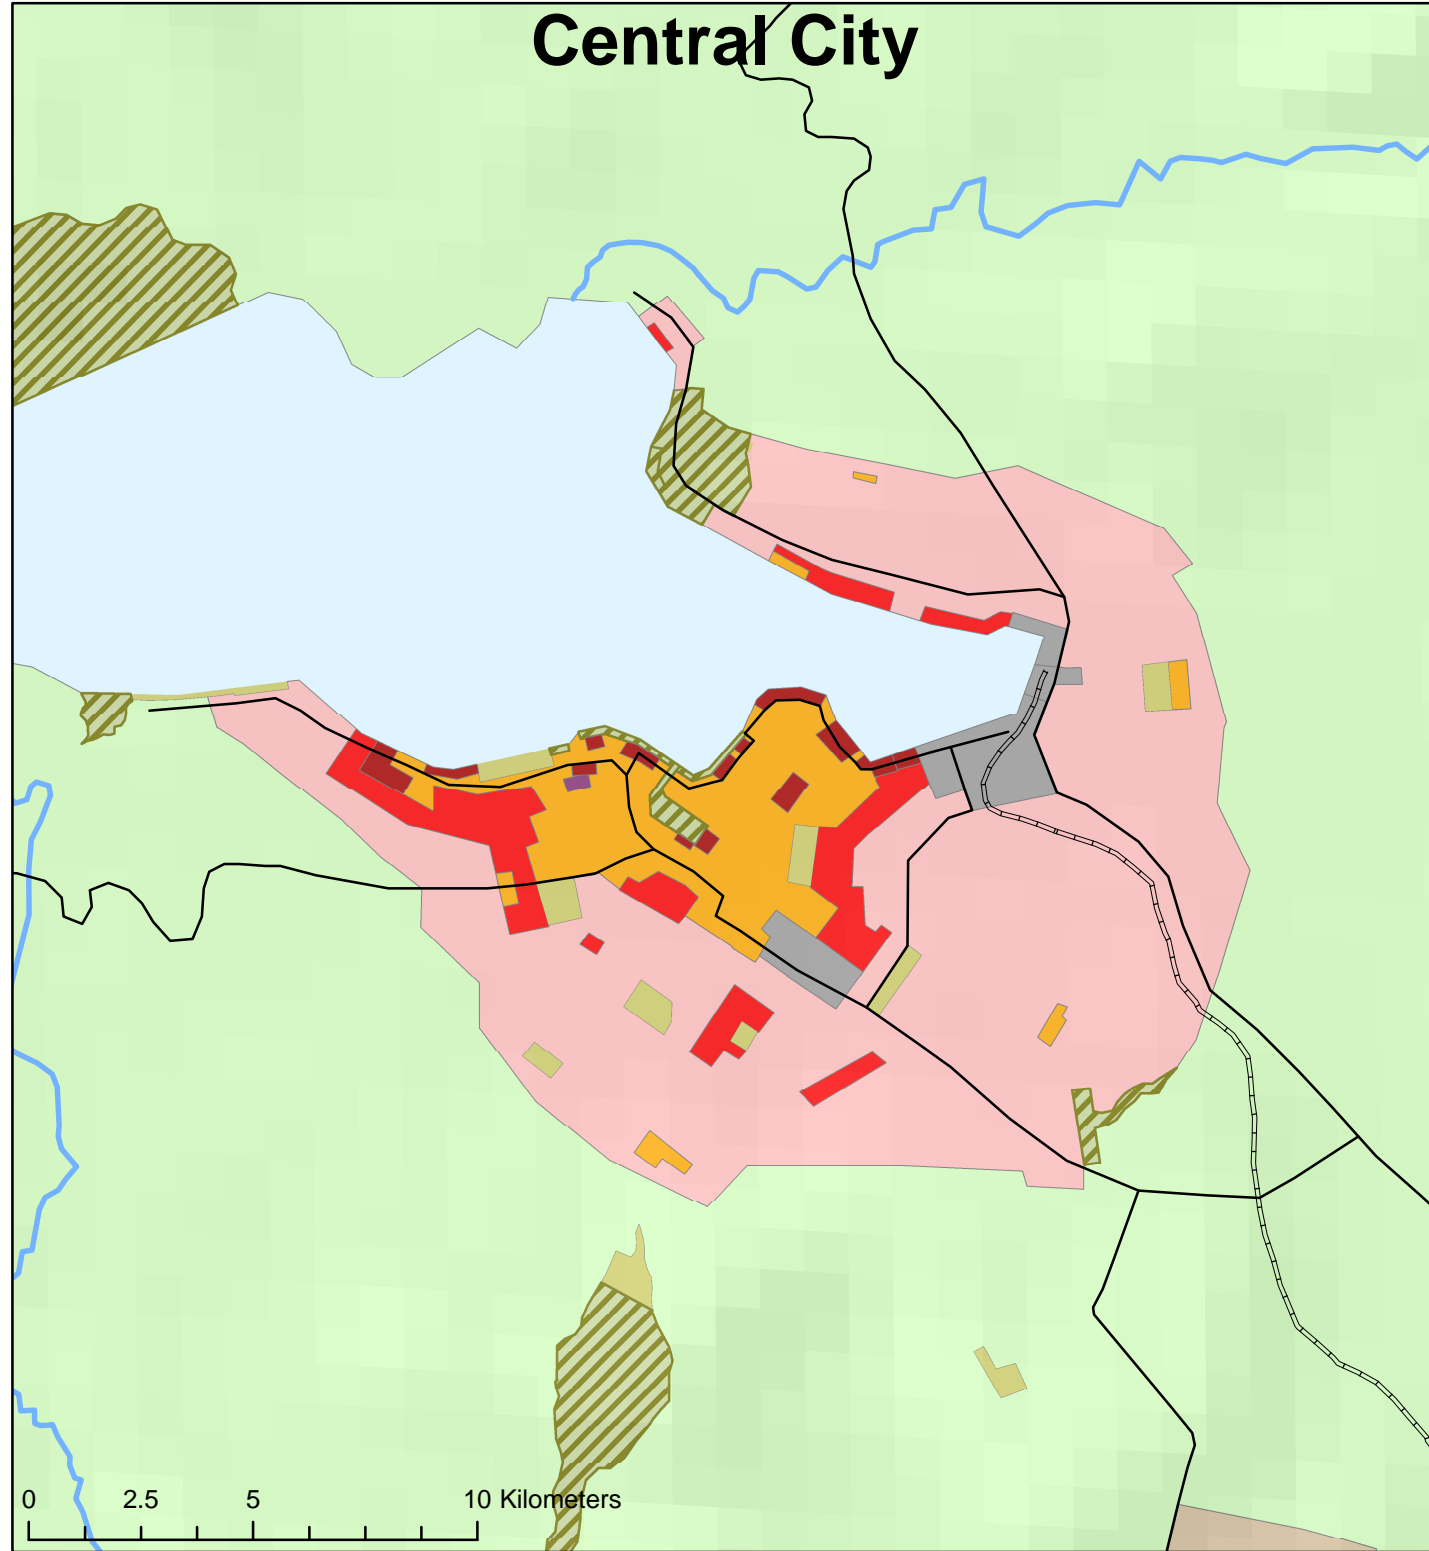

Future Scenarios - Urban Edition Central District

Scenario:
Date:
Stage:

Central City

Key

Non-Urban Land Use

- Arable
- Conservation Estate/Reserve
- Forestry
- Pasture
- Recreation
- Lakes
- Rivers

Urban Land Use

- Residential - High Density
- Residential - Medium Density
- Residential - Low Density
- Commercial/Retail
- Industrial
- Major roads
- Rail lines

Land use map drawn by Craig Briggs -Landcare Research.