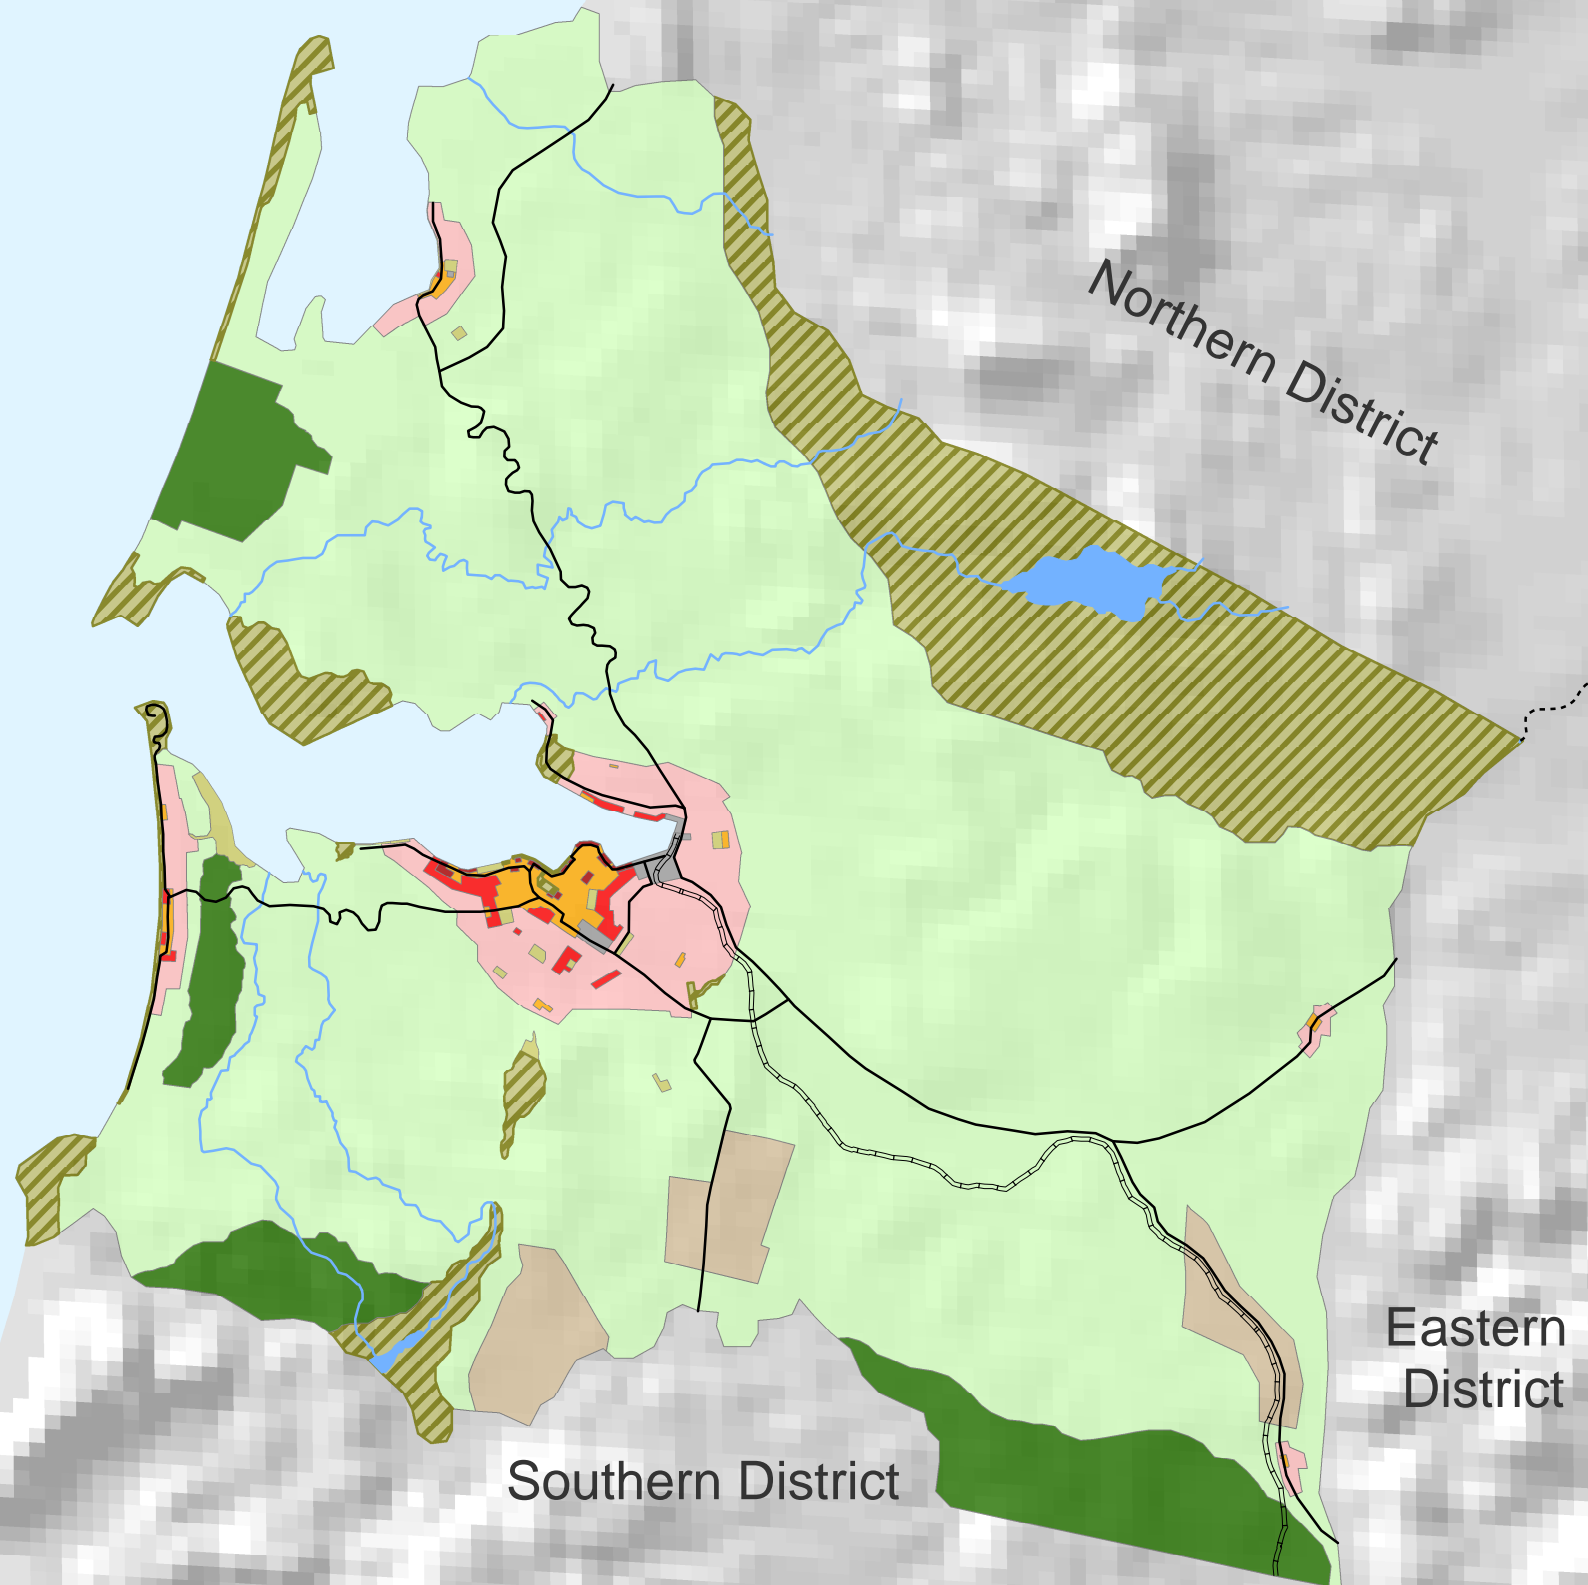

Future Scenarios - Urban Edition Central District

Scenario:
Date:
Stage:

Central City

Key

Non-Urban Land Use

- Arable
- Conservation Estate/Reserve
- Forestry
- Pasture
- Recreation
- Lakes
- Rivers

Urban Land Use

- Residential - High Density
- Residential - Medium Density
- Residential - Low Density
- Commercial/Retail
- Industrial
- Major roads
- Rail lines

Land use map drawn by Craig Briggs -Landcare Research.