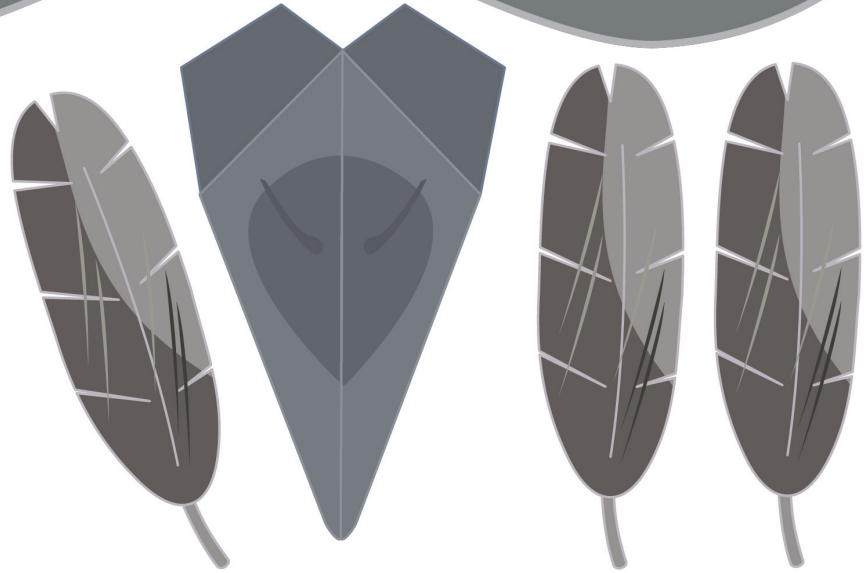

Designed by Fabiola Cristina Rodríguez Estrada

New Zealand
**GARDEN
BIRD
SURVEY**

GREY WARBLER