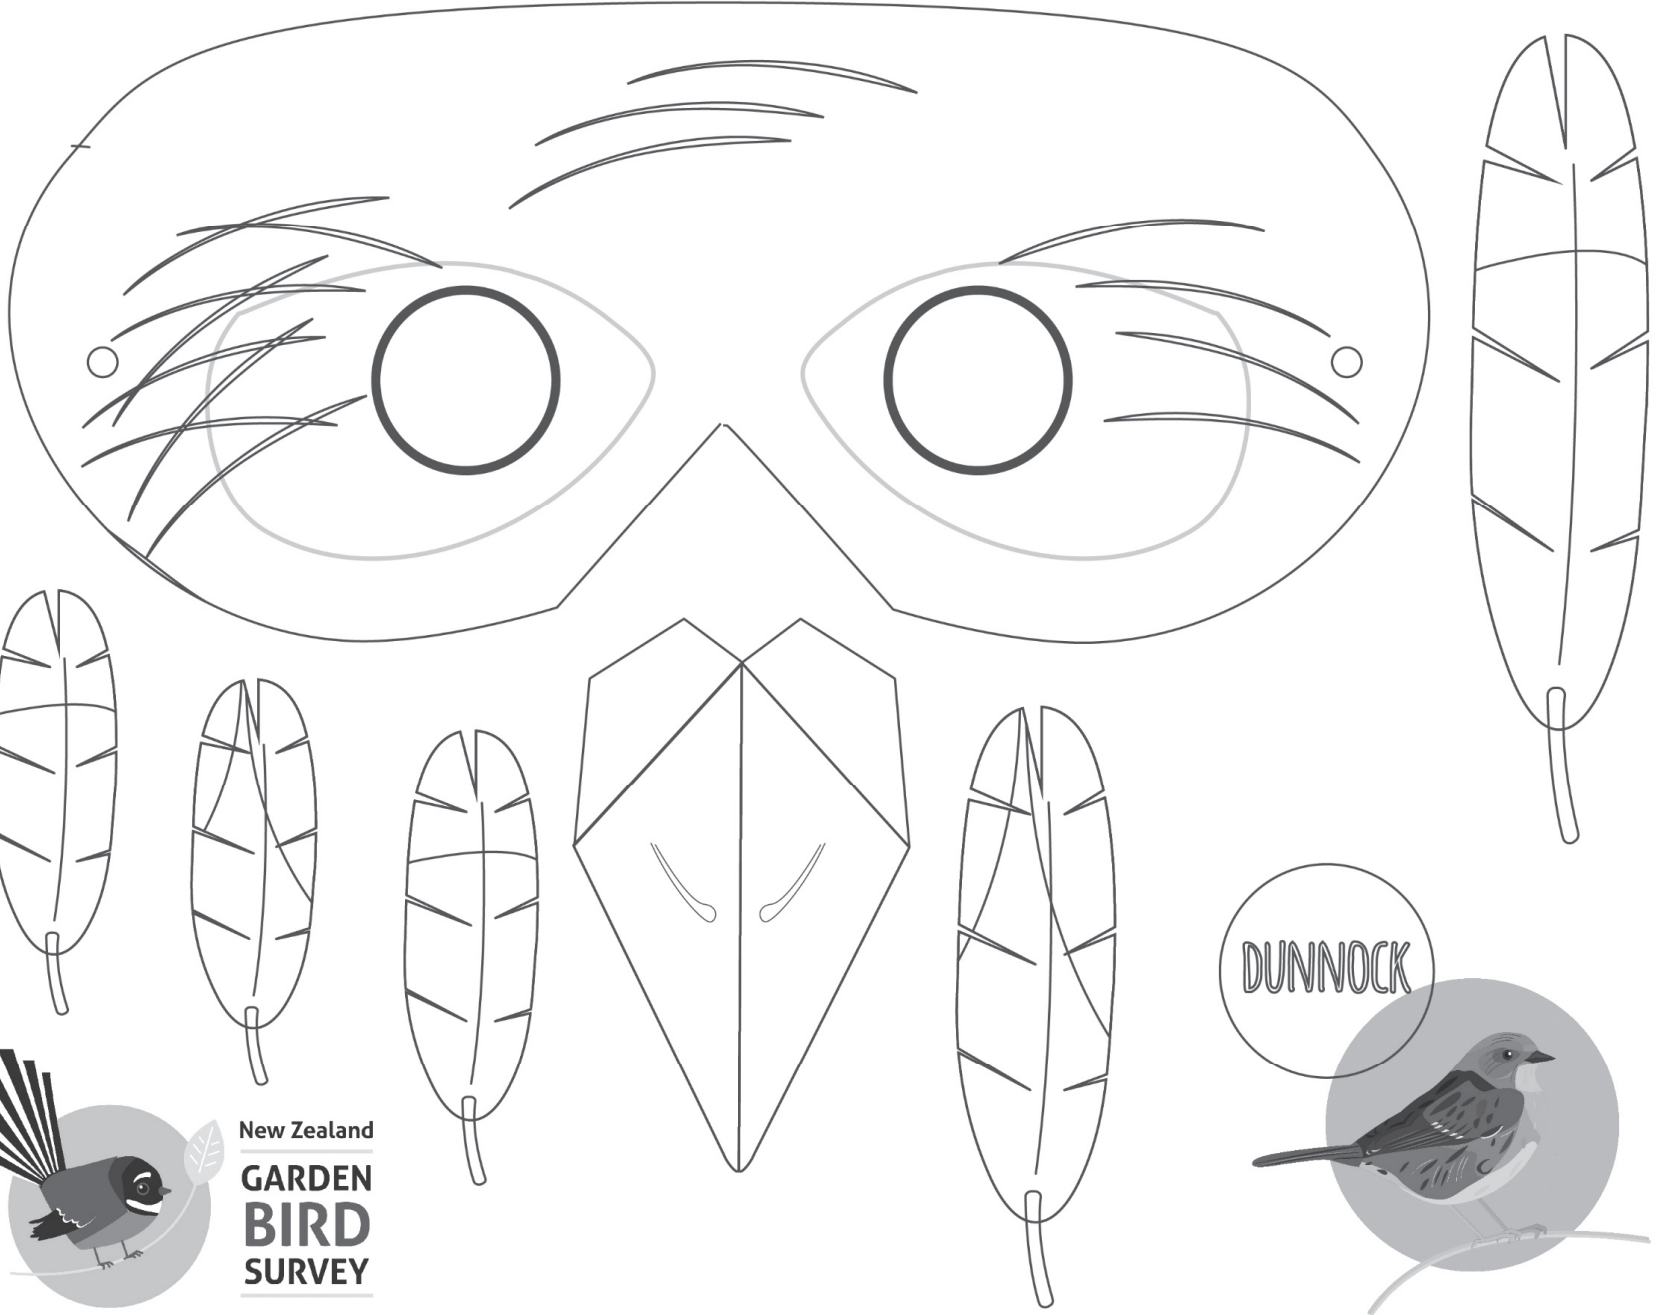

Designed by Fabiola Cristina Rodríguez Estrada

New Zealand
**GARDEN
BIRD
SURVEY**

DUNNOCK