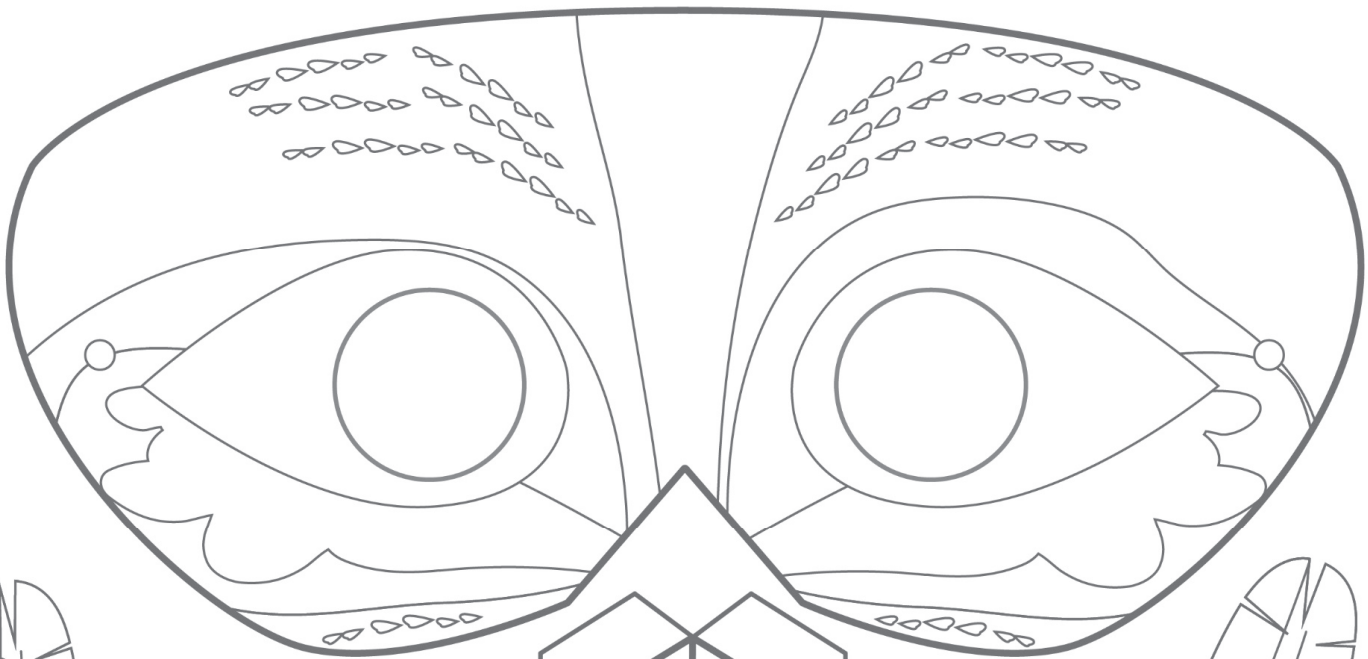

Designed by Fabiola Cristina Rodriguez Estrada

SONGTHRUSH

New Zealand  
**GARDEN  
BIRD  
SURVEY**