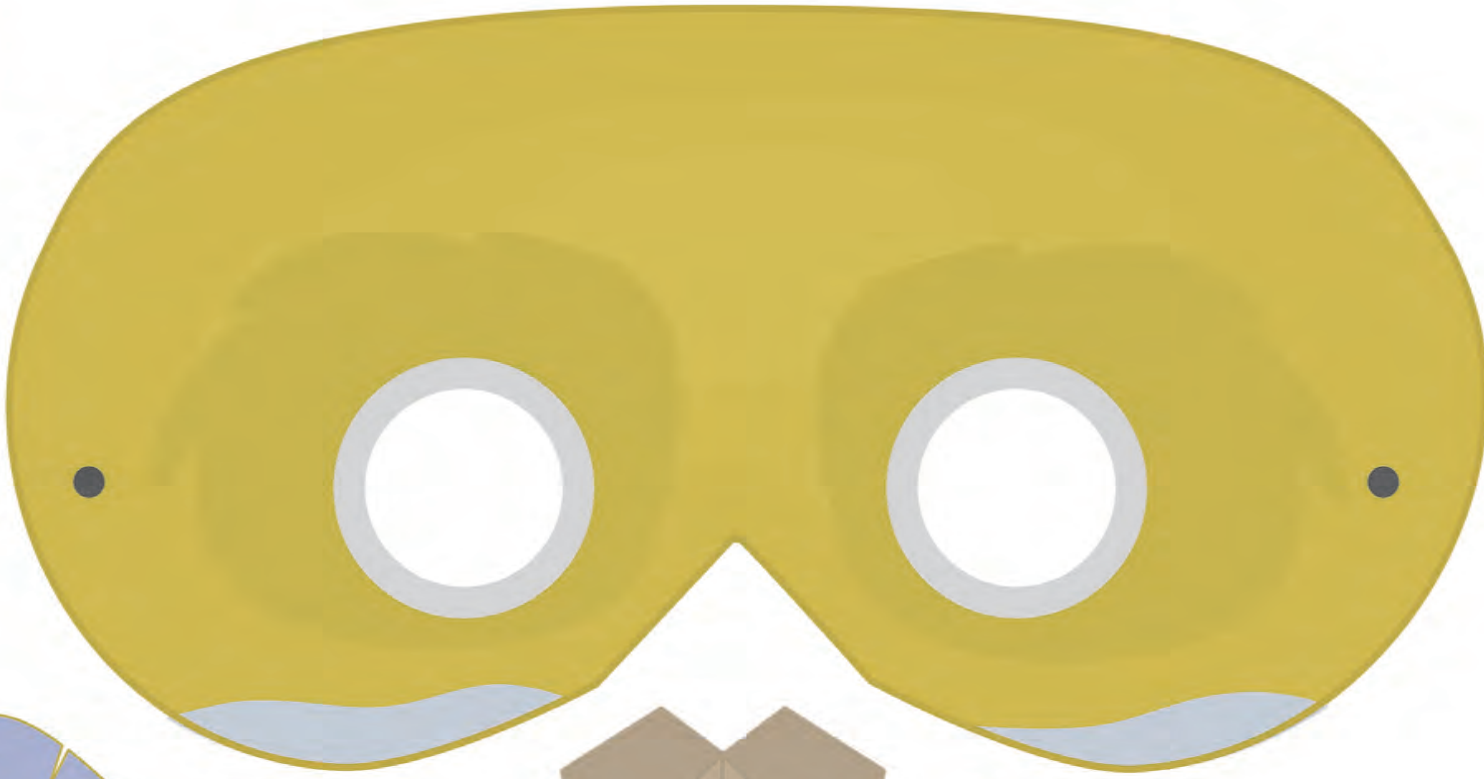

Designed by Fabiola Cristina Rodríguez Estrada

New Zealand
**GARDEN
BIRD
SURVEY**

MYNA

Designed by Fabiola Cristina Rodriguez Estrada

New Zealand
**GARDEN
BIRD
SURVEY**

Designed by Fabiola Cristina Rodríguez Estrada