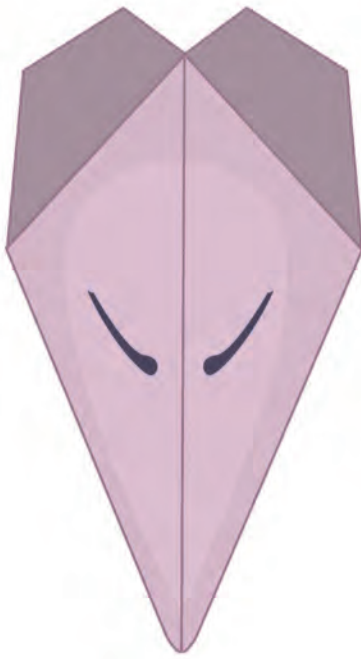

Designed by Fabiola Cristina Rodríguez Estrada

New Zealand
**GARDEN
BIRD
SURVEY**