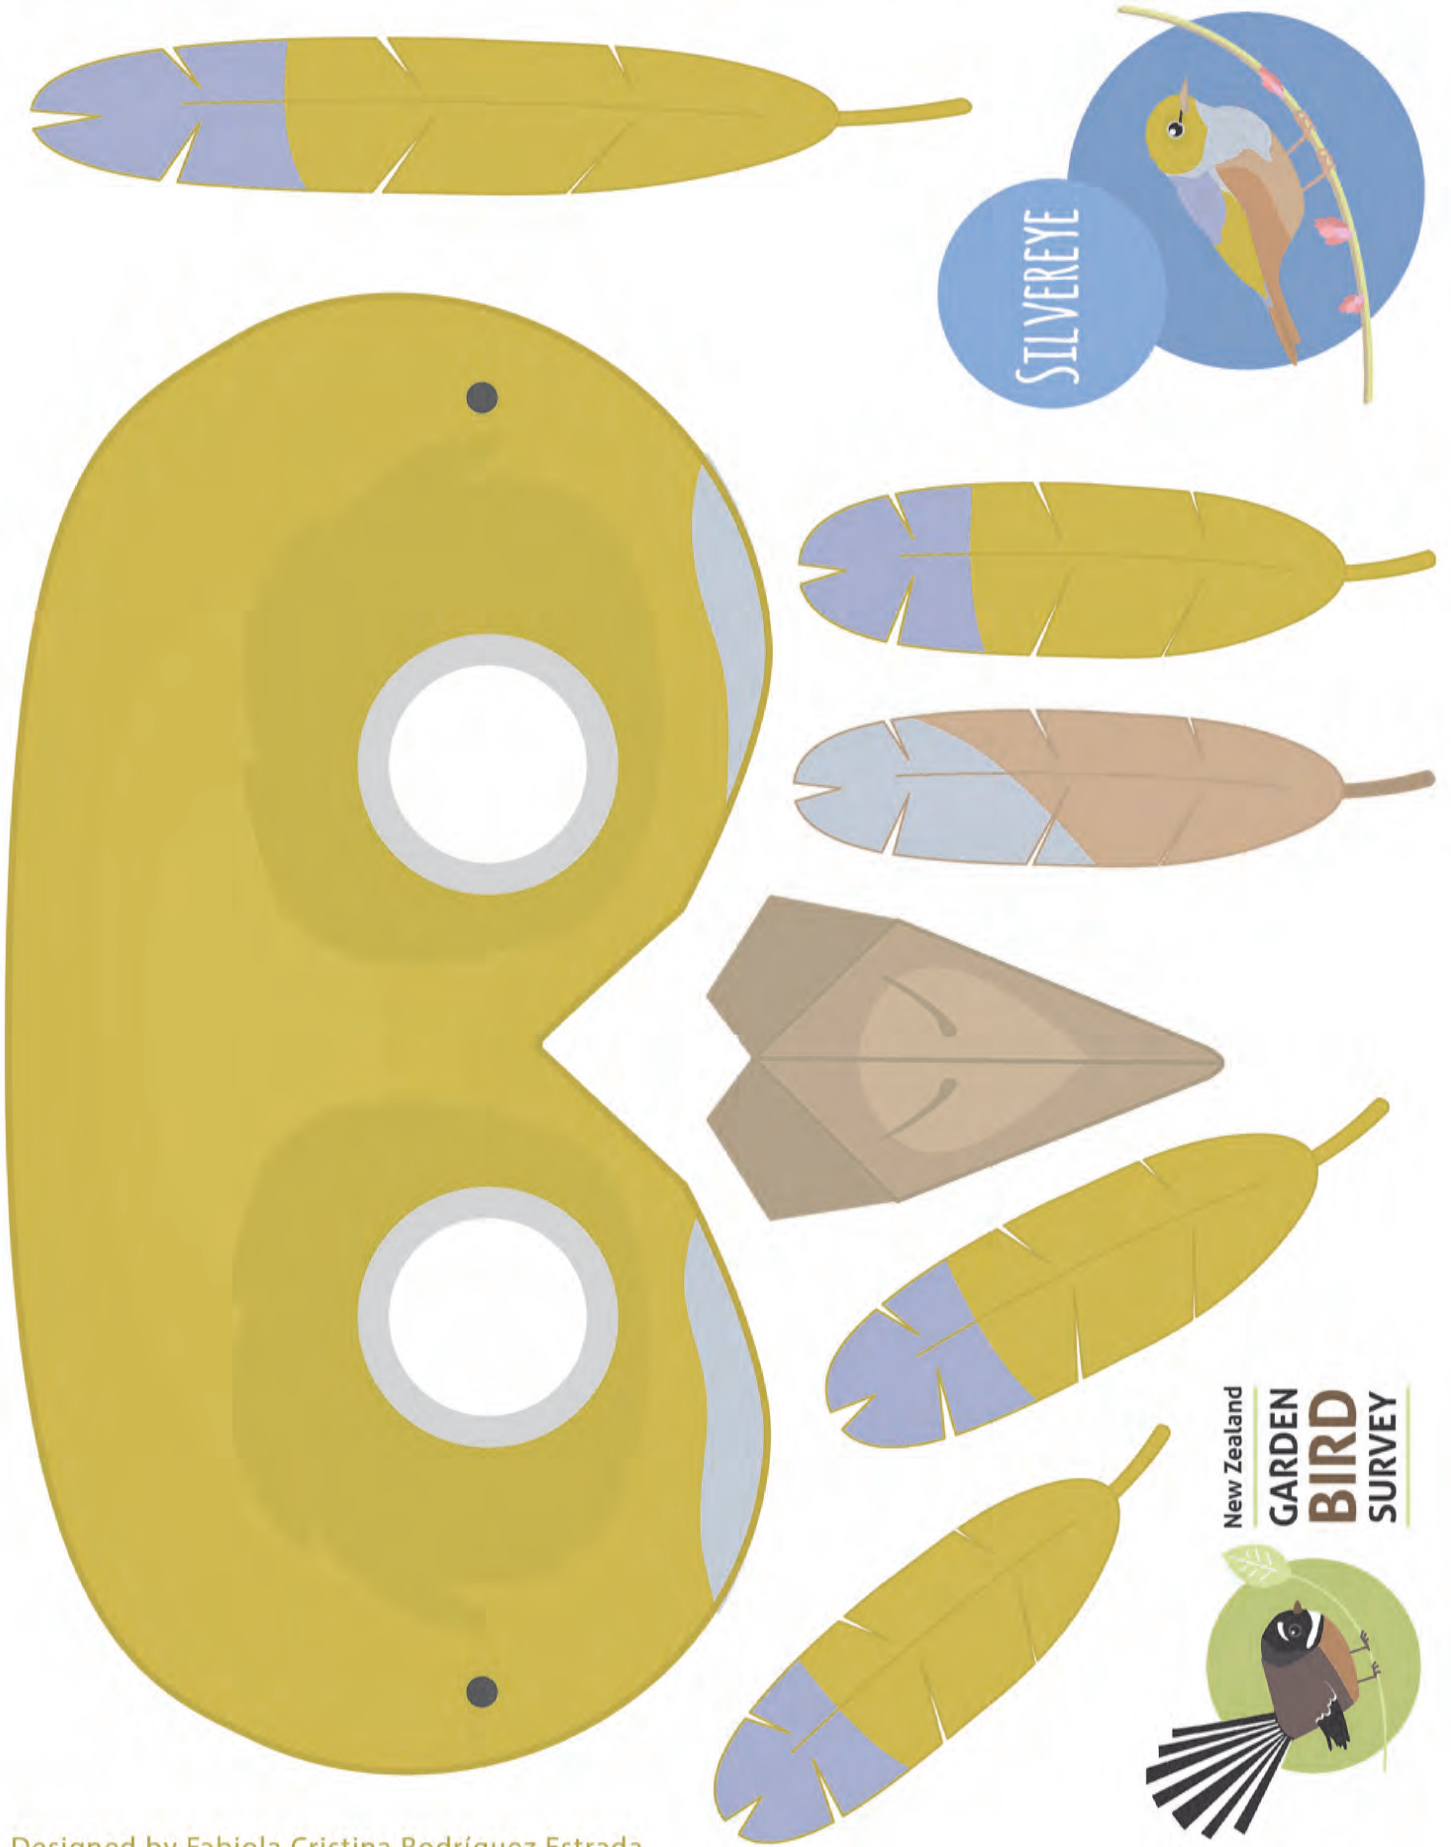

Designed by Fabiola Cristina Rodríguez Estrada

New Zealand
**GARDEN
BIRD
SURVEY**