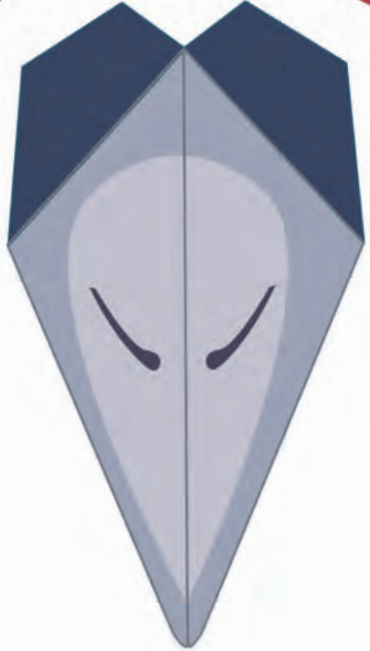

Designed by Fabiola Cristina Rodriguez Estrada

New Zealand
**GARDEN
BIRD
SURVEY**

Designed by Fabiola Cristina Rodríguez Estrada

New Zealand
**GARDEN
BIRD
SURVEY**

Designed by Fabiola Cristina Rodriguez Estrada

New Zealand
**GARDEN
BIRD
SURVEY**

Designed by Fabiola Cristina Rodriguez Estrada

DUNNOCK

New Zealand
**GARDEN
BIRD
SURVEY**

Designed by Fabiola Cristina Rodriguez Estrada

New Zealand
**GARDEN
BIRD
SURVEY**

Designed by Fabiola Cristina Rodríguez Estrada

New Zealand
**GARDEN
BIRD
SURVEY**

GOLDFINCH

Designed by Fabiola Cristina Rodríguez Estrada

New Zealand
**GARDEN
BIRD
SURVEY**

Designed by Fabiola Cristina Rodríguez Estrada