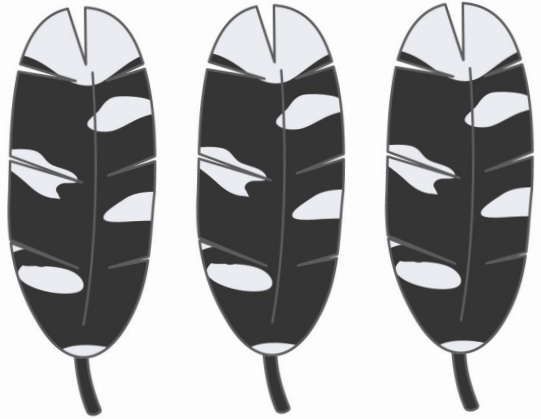

Designed by Fabiola Cristina Rodríguez Estrada

New Zealand
**GARDEN
BIRD
SURVEY**

GOLDFINCH