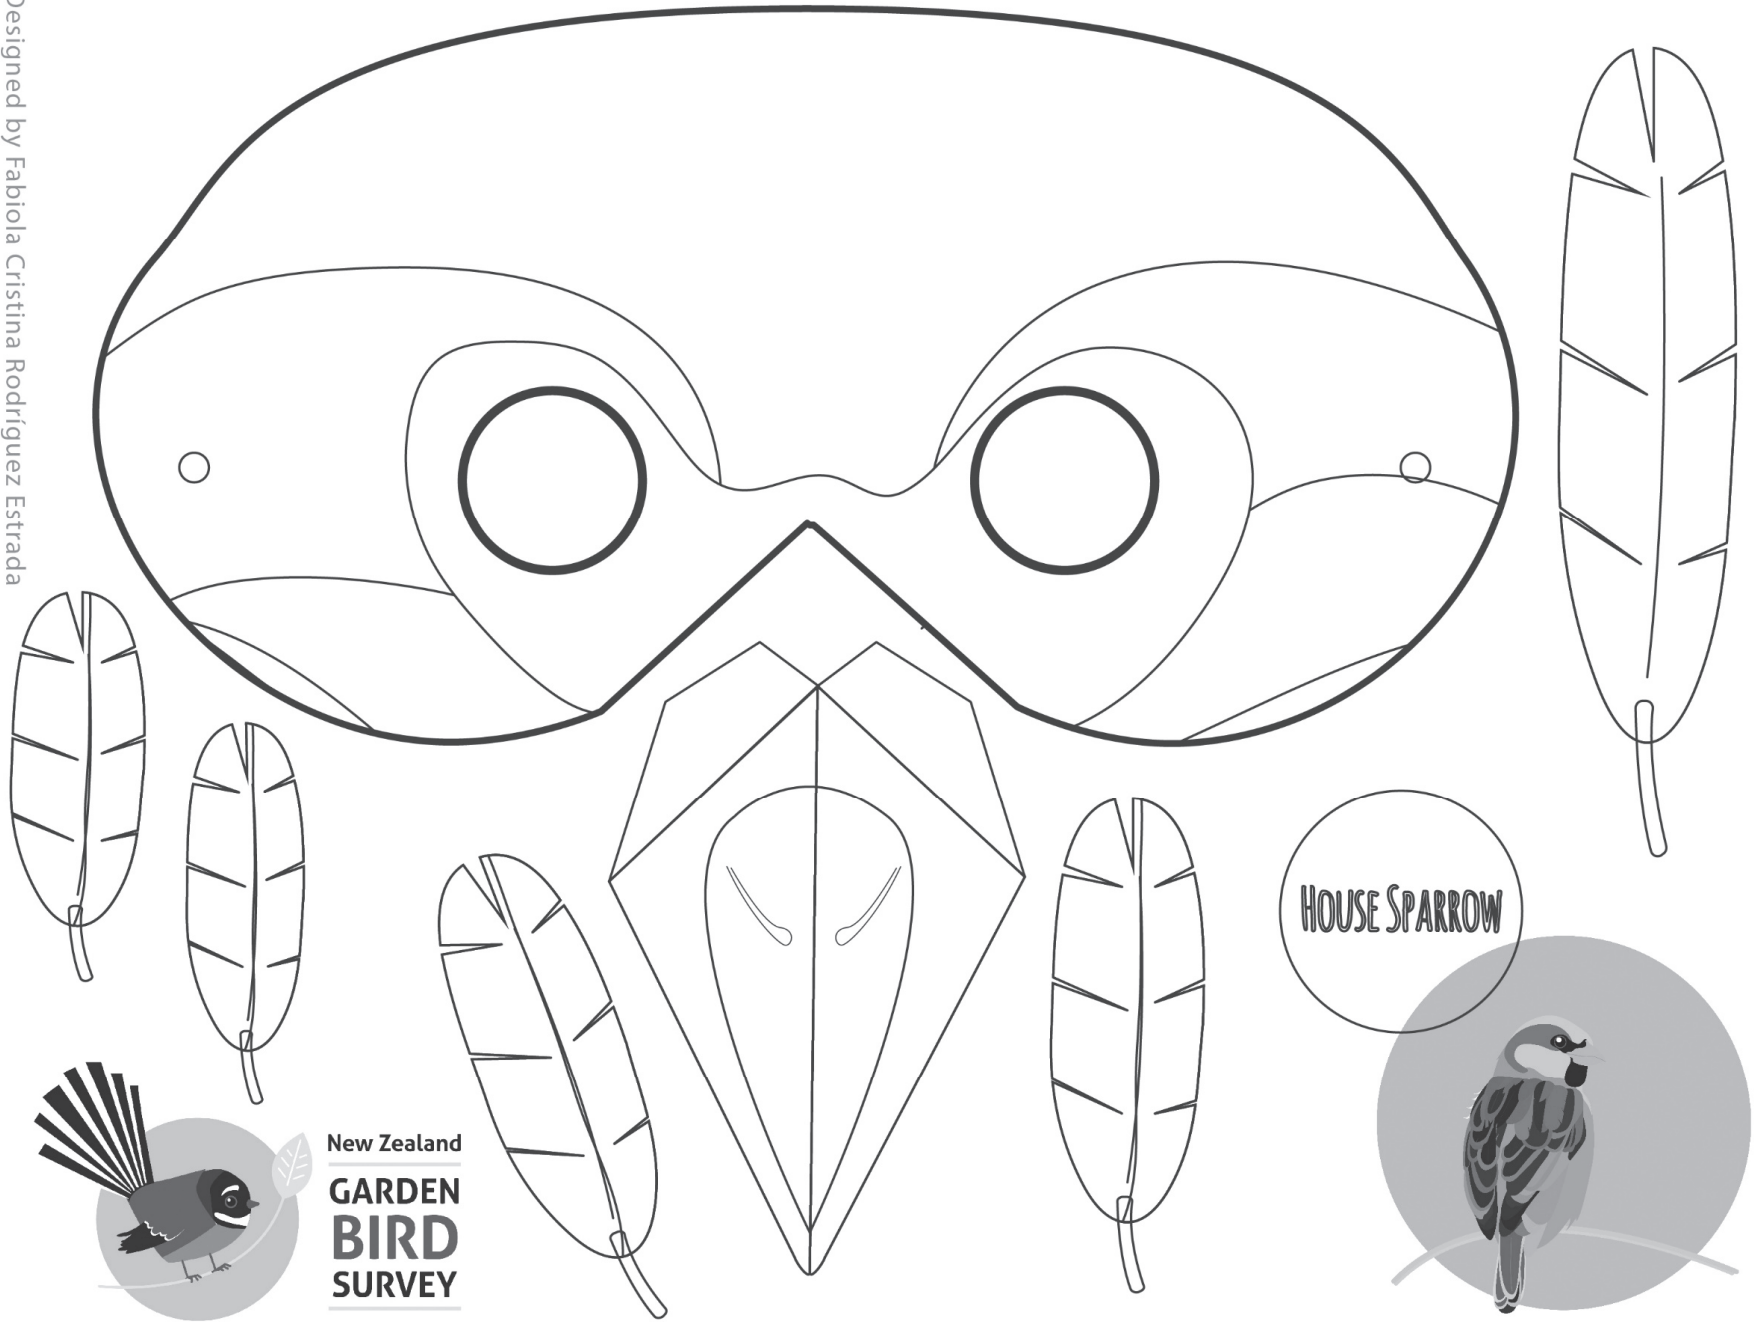

Designed by Fabiola Cristina Rodriguez Estrada

New Zealand
**GARDEN
BIRD
SURVEY**

HOUSE SPARROW